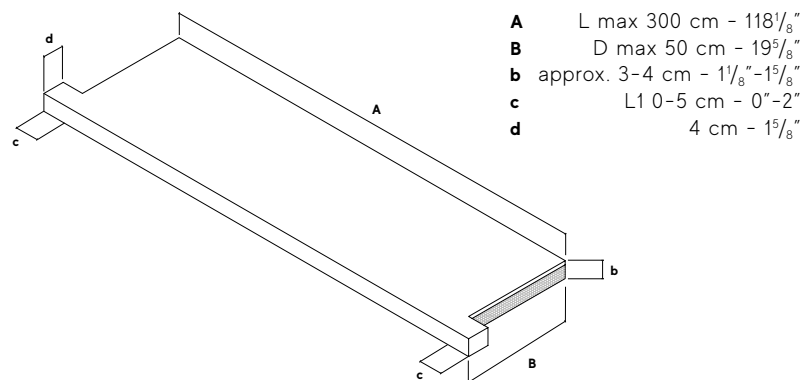

Outdoor trim tiles ± 20 mm

Marvel Round
Sensitech SP * ♦ ♦ ✓
33x120 cm - 13"x47¹/₄"

Marvel Costa Design
Sensitech SP * ✓
33x120 cm - 13"x47¹/₄"

Marvel Elemento L
Sensitech SP * ♦ ♦ ✓
33x120 cm - 13"x47¹/₄"

Marvel Alzata
Sensitech SP * ✓
20x120 cm - 7⁷/₈"x47¹/₄"

Marvel Top
Sensitech SP * ✓
30x120 cm - 11³/₄"x47¹/₄"

* Available in / Disponibile in Calacatta Meraviglia Hammered, Calacatta Bernini Hammered, Grigio Elegante Hammered
✓ These parts are supplied to order / I pezzi sono disponibili su ordinazione
♦ Right-left angular elements are available / Sono disponibili gli elementi angolari dx/sx

Outdoor Porcelain tiles ± 20 mm

Windowsill / Threshold

Davanzale / Soglia

Reinforcement: expanded continuous panel
Rinforzo: pannello continuo espanso

Thermal conductivity of the insulation
Conducibilità termica dell'isolante 0,0323

Insulating and waterproof system
Sistema coibentante e impermeabile

Sensitech

SAFE. SOFT. SMART.

INDOOR & OUTDOOR
CONTINUITY

SOFT TO
THE TOUCH

EXTREMELY
SAFE

HYGIENIC AND EASY TO
CLEAN

LONG-LASTING
QUALITIES