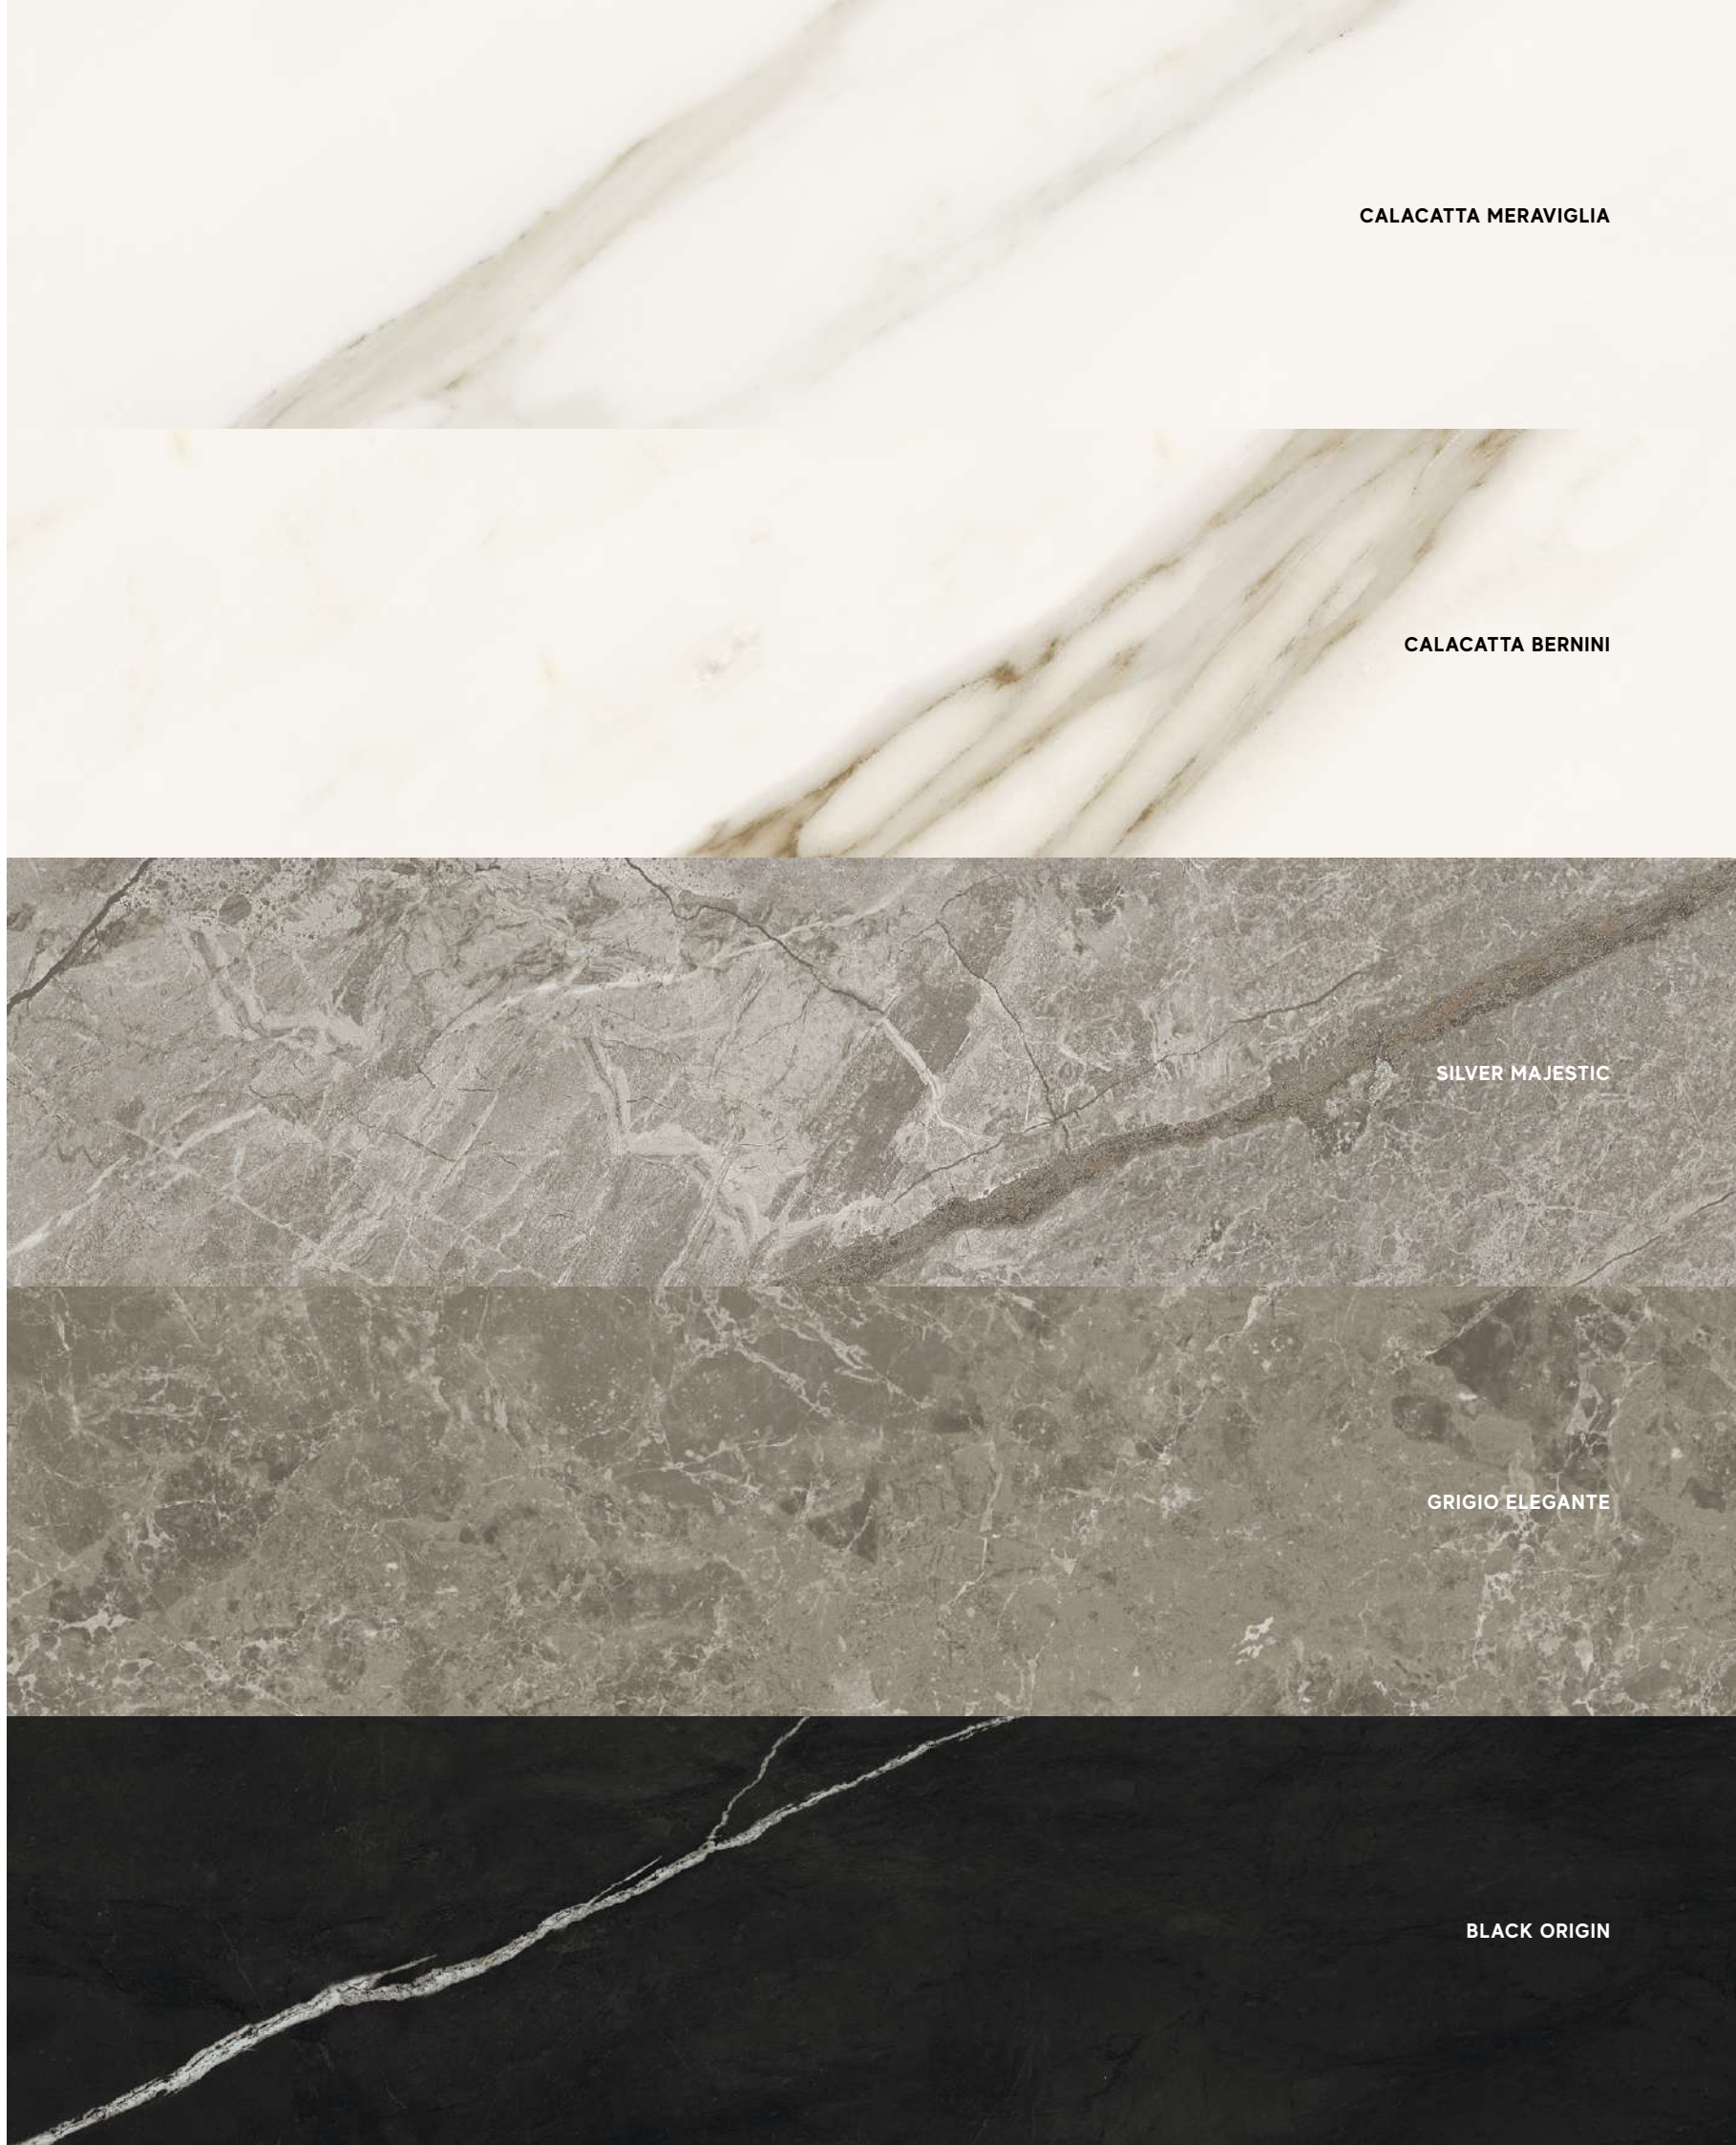

Color-shading

V3 Moderate Variation
All colors

CALACATTA MERAUVIGLIA

CALACATTA BERNINI

SILVER MAJESTIC

GRIGIO ELEGANTE

BLACK ORIGIN

INDEX

INSPIRATION

DIAMOND DECOR
DESIGNED BY
ZAHA HADID
ARCHITECTS

IMAGE
GALLERY

SURFACE
RANGE &
TECHNICAL
SPECS

SAFE CHOICE
COLLECTION RANGE

DIAMOND DECOR
DESIGNED BY
ZAHA HADID ARCHITECTS
SENSITECH TECHNOLOGY
MARVEL WORLD
TECHNICAL SPECIFICATIONS
& CERTIFICATIONS

ENJOY
THE VIDEO