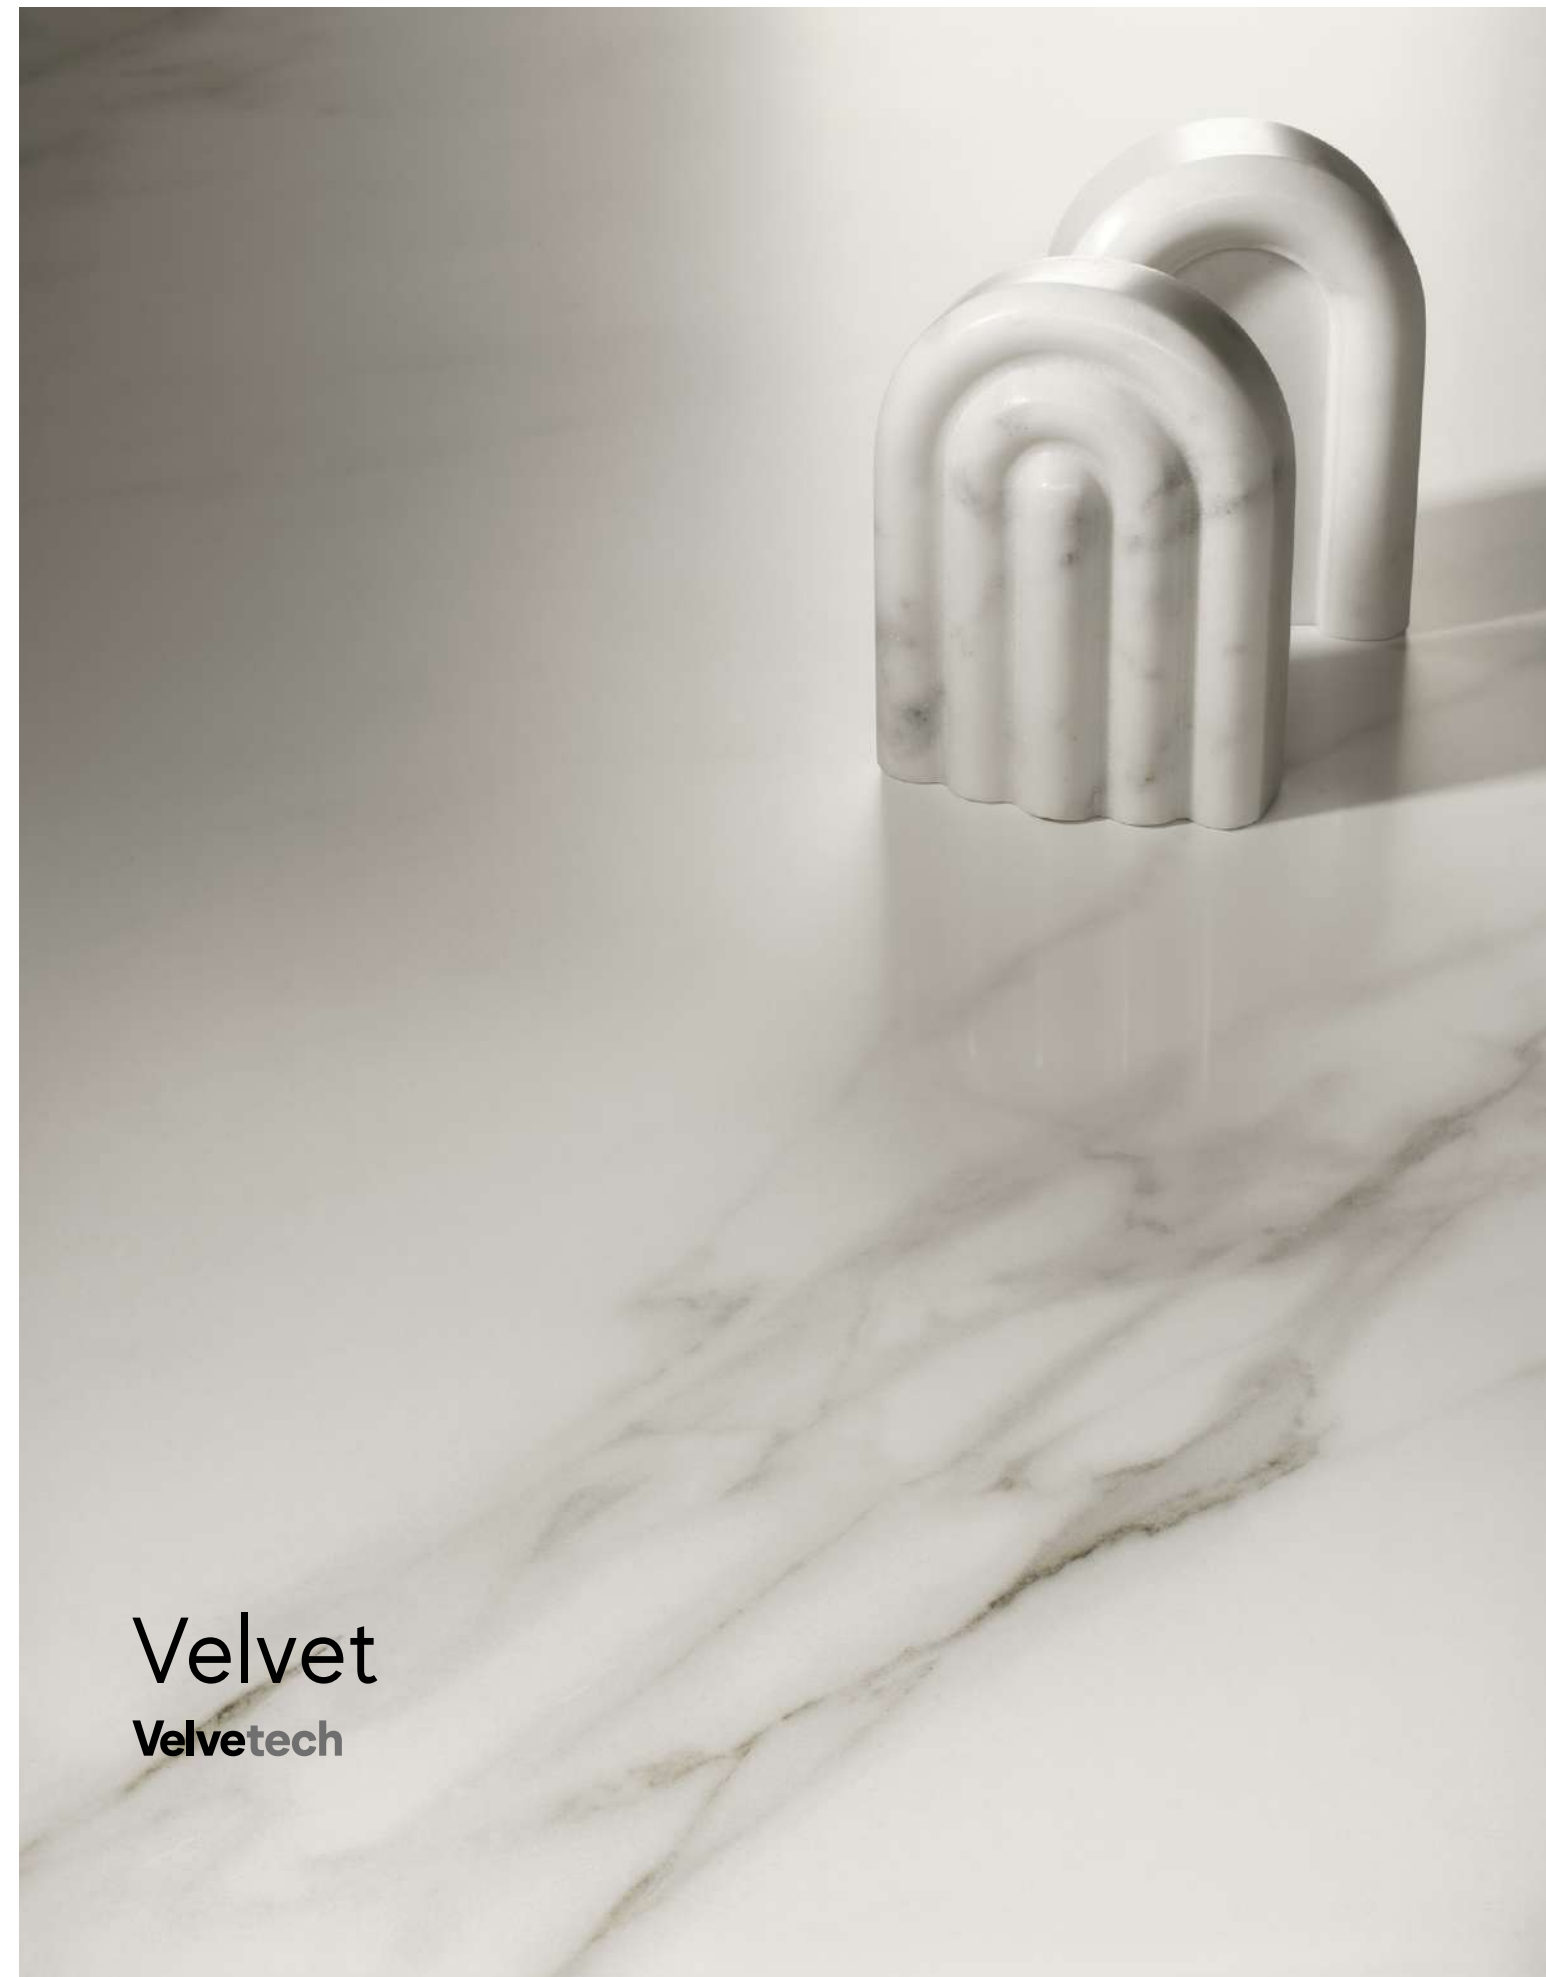

INDEX

INSPIRATION

DIAMOND DECOR
DESIGNED BY
ZAHA HADID
ARCHITECTS

IMAGE
GALLERY

SURFACE
RANGE &
TECHNICAL
SPECS

ENJOY
THE VIDEO

Matte
Sensitech

Velvet
Velvtech