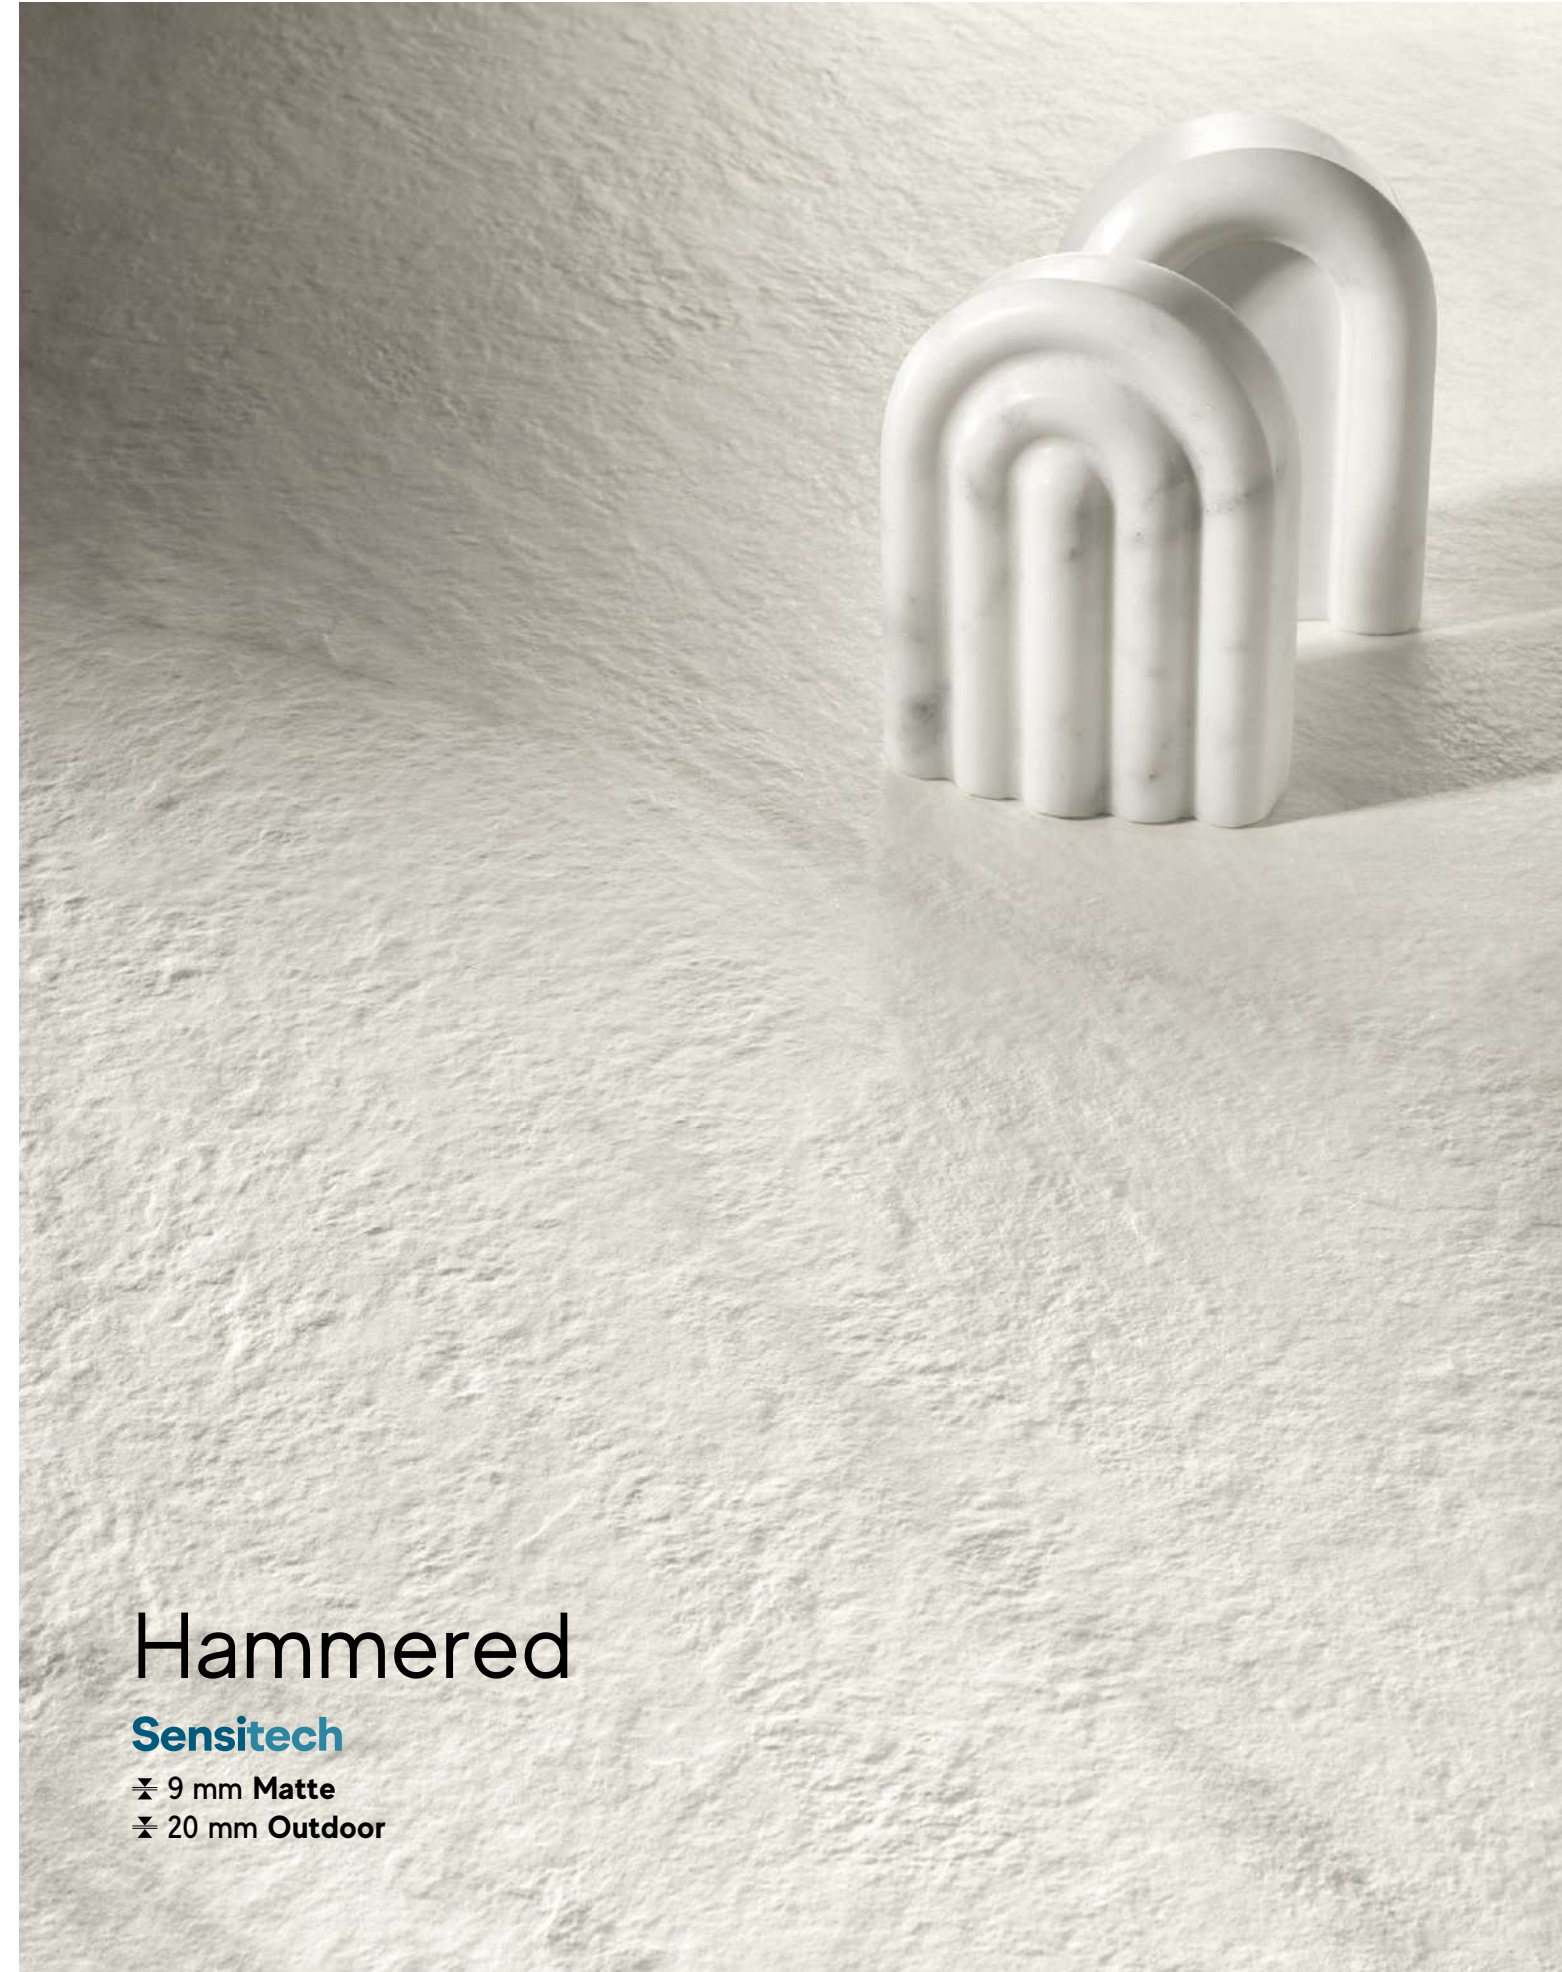

INDEX

INSPIRATION

DIAMOND DECOR
DESIGNED BY
ZAHA HADID
ARCHITECTS

IMAGE
GALLERY

SURFACE
RANGE &
TECHNICAL
SPECS

ENJOY
THE VIDEO

Polished

Hammered