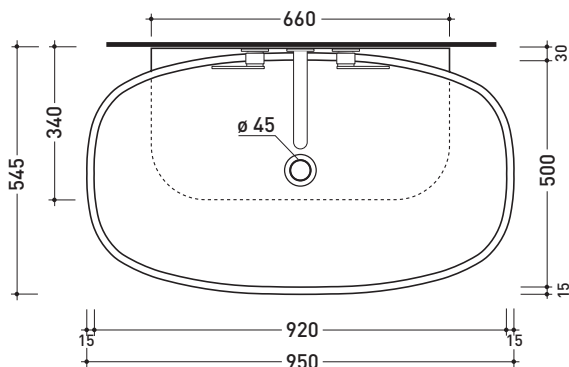

Package dim. **87 x 18,5 x 59,5 cm** | Weight **30,3 kg** | Pz. Pallet n° **10**

CE UNI EN 14688 - CL20 Dop-No14688

vista zenitale / zenital view

foro consigliato sul piano
suggested hole on the top

vista zenitale / zenital view

vista frontale / frontal view

sezione longitudinale / section

sizes in mm

Please consider a 2% tolerance on indicated measurements

CERAMIC: glossy finish

matt finish

5082 Nuda 95

Countertop - wall hung basin 95 cm

•WITHOUT OVERFLOW •WITHOUT TAP LEDGE

Complements: **Solid shelf (SL5082)**
Forty6 shelf (F65082)
Box wall hung vanity units depth 50 cm
Line taps basin: ONE - NOKÈ - SI - X1
Line accessories: TWO - HOOP - NOKÈ - FOLD

Package dim. **95 x 18 x 59,5 cm** | Weight **30,3 kg** | Pz. Pallet n° **10**

CE UNI EN 14688 - CL00 Dop-No14688

vista zenitale / zenital view

foro consigliato sul piano ø 110
 suggested hole on the top ø 110