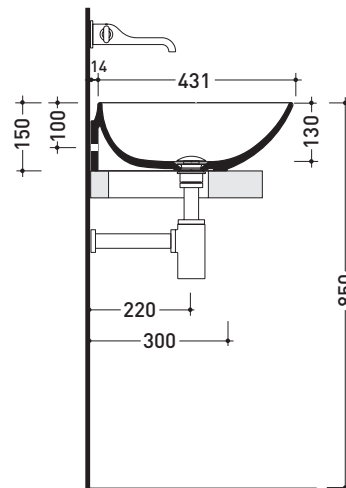

Package dim. | Weight **12,5 kg** | Pz. Pallet n° **12**

UNI EN 14688 - CL00 Dop-No14688

vista zenitale / zenital view

foro consigliato sul piano
suggested hole on the top

vista zenitale / zenital view

vista frontale / frontal view

sezione longitudinale / section

sizes in mm

Please consider a 2% tolerance on indicated measurements

CERAMIC: glossy finish

matt finish

ND75PR Nudaslim 75

Countertop - wall hung basin 75 cm with tap ledge

•WITH OVERFLOW •ARRANGED FOR THREE HOLES TAP