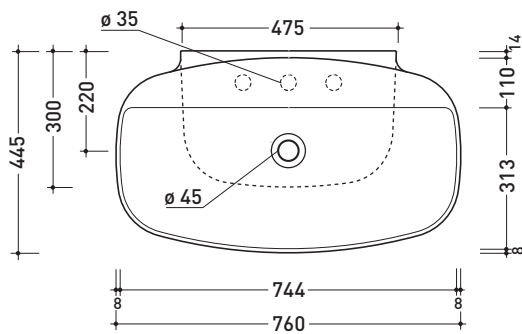

CE UNI EN 14688 - CL20 Dop-No14688

vista zenitale / zenital view