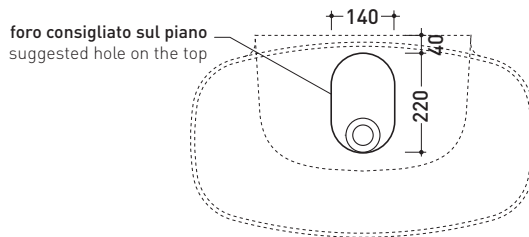

foro consigliato sul piano
suggested hole on the top