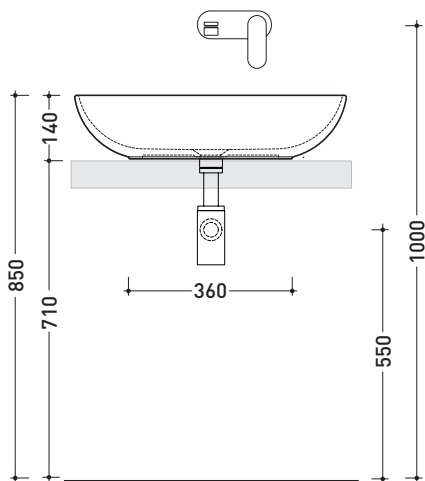

ND60A Nudaslim 60

Countertop basin 60 cm

•WITHOUT OVERFLOW •WITHOUT TAP LEDGE

Complements: **Box wall hung vanity units depth 37 cm**
Box wall hung vanity units depth 50 cm
Line taps basin: ONE - NOKÈ - FOLD - X1
Line accessories: TWO - HOOP - NOKÈ - FOLD

Technical accessories: **Chrome siphon (SIFL/CR) - Telescopic chrome siphon (SIFL066)**
Stop & Go drain (PLSG)
CERAMIC Stop & Go drain (PLCE)
Fixing kit for wall (9002)

Package dim. | Weight **9,3 kg** | Pz. Pallet n°

CE UNI EN 14688 - CL00 Dop-No14688

vista zenitale / zenital view

vista zenitale / zenital view

vista frontale / frontal view

sezione longitudinale / section

sizes in mm

Please consider a 2% tolerance on indicated measurements