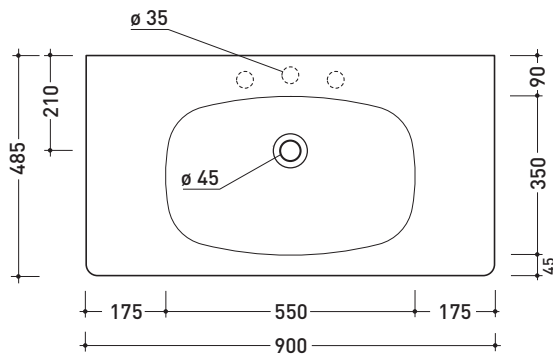

Package dim. | Weight **22 kg** | Pz. Pallet n° **10**

CE UNI EN 14688 - CL00 Dop-No14688

vista zenitale / zenital view

vista frontale / frontal view

sezione longitudinale / section

sizes in mm

Please consider a 2% tolerance on indicated measurements