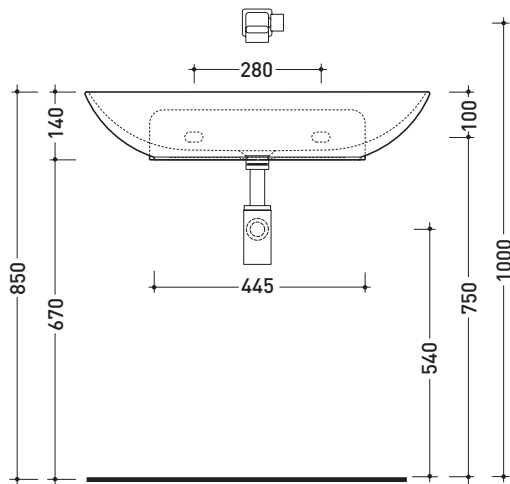

•WITHOUT OVERFLOW •WITHOUT TAP LEDGE

Complements: **Box wall hung vanity units depth 37 cm**
Line taps basin: ONE - NOKÈ - FOLD - X1
Line accessories: TWO - HOOP - NOKÈ - FOLD

Technical accessories: **Chrome siphon (SIFL/CR) - Telescopic chrome siphon (SIFL066)**
Stop & Go drain (PLSG)
CERAMIC Stop & Go drain (PLCE)
Fixing kit for wall (9002)

Package dim. | Weight **12,5 kg** | Pz. Pallet n° **12**

UNI EN 14688 - CL00 Dop-No14688

vista zenitale / zenital view

foro consigliato sul piano
suggested hole on the top

vista zenitale / zenital view

vista frontale / frontal view

sezione longitudinale / section

sizes in mm

Please consider a 2% tolerance on indicated measurements

CERAMIC: glossy finish

matt finish

ND75PR Nudaslim 75

Countertop - wall hung basin 75 cm with tap ledge

•WITH OVERFLOW •ARRANGED FOR THREE HOLES TAP