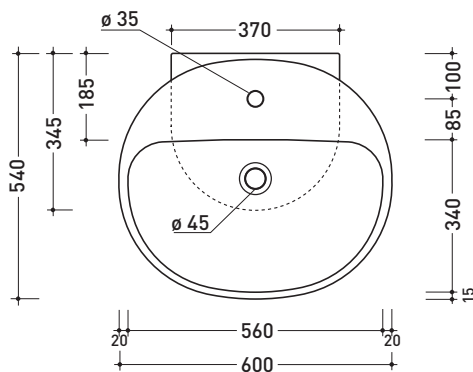

CE UNI EN 14688 - CL00 Dop-No14688

vista zenitale / zenital view

vista zenitale / zenital view

vista frontale / frontal view

sezione longitudinale / section

sizes in mm

Please consider a 2% tolerance on indicated measurements

Package dim. | Weight **28,5 kg** | Pz. Pallet n° **10**

CE UNI EN 14688 - CL00 Dop-No14688

vista zenitale / zenital view

vista frontale / frontal view

sezione longitudinale / section

sizes in mm

Please consider a 2% tolerance on indicated measurements

march 2020

5083 Nuda 60

Countertop - wall hung single-hole basin 60 cm

•WITH OVERFLOW

Complements: **Solid shelf** (SL5083)
Forty6 shelf (F65083)
Box wall hung vanity units depth 50 cm
Line taps basin: ONE - NOKÈ - FOLD - X1
Line accessories: TWO - HOOP - NOKÈ - FOLD

Package dim. **60 x 19 x 56 cm** | Weight **17,4 kg** | Pz. Pallet n° **20**

CE UNI EN 14688 - CL20 Dop-No14688

vista zenitale / zenital view

foro consigliato sul piano
suggested hole on the top

vista zenitale / zenital view