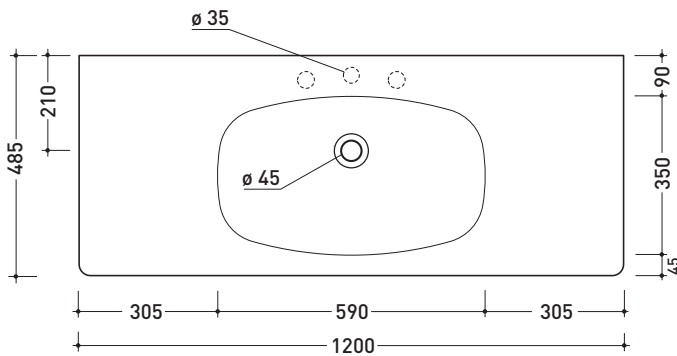

CE UNI EN 14688 - CL00 Dop-No14688

vista zenitale / zenital view