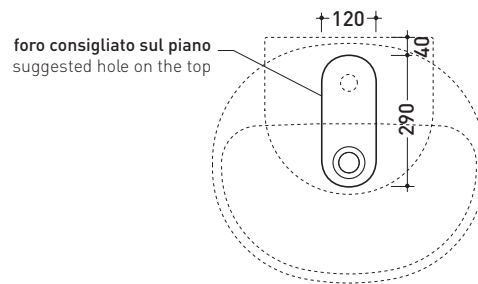

foro consigliato sul piano
suggested hole on the top

vista zenitale / zenital view