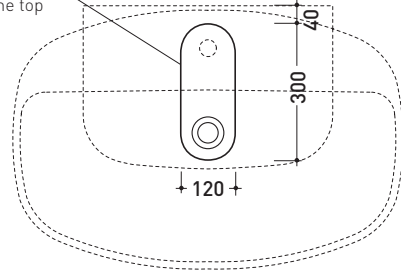

Package dim. **87 x 18,5 x 59,5 cm** | Weight **30,3 kg** | Pz. Pallet n° **10**

CE UNI EN 14688 - CL20 Dop-No14688

vista zenitale / zenital view

foro consigliato sul piano
suggested hole on the top

vista zenitale / zenital view

vista frontale / frontal view

sezione longitudinale / section

sizes in mm

Please consider a 2% tolerance on indicated measurements

CERAMIC: glossy finish

matt finish

5082 Nuda 95

Countertop - wall hung basin 95 cm