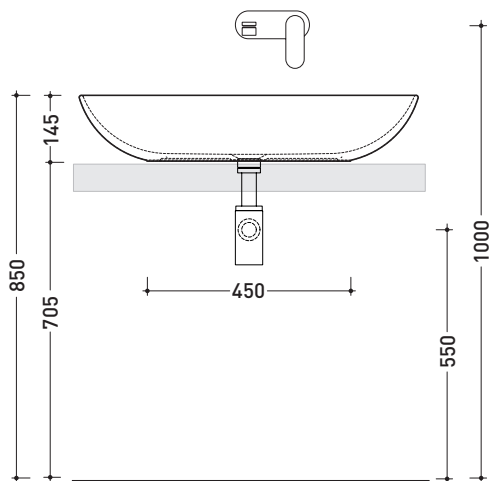

Complements: **Box wall hung vanity units depth 37 cm**
Box wall hung vanity units depth 50 cm
Line taps basin: ONE - NOKÈ - FOLD - X1
Line accessories: TWO - HOOP - NOKÈ - FOLD

Technical accessories: **Chrome siphon (SIFL/CR) - Telescopic chrome siphon (SIFL066)**
Stop & Go drain (PLSG)
CERAMIC Stop & Go drain (PLCE)
Fixing kit for wall (9002)

Package dim. | Weight **13,2 kg** | Pz. Pallet n°

CE UNI EN 14688 - CL00 Dop-No14688

vista zenitale / zenital view

vista zenitale / zenital view

vista frontale / frontal view

sezione longitudinale / section

2017

ND60L Nudaslim 60

Countertop - wall hung basin 60 cm

•WITHOUT OVERFLOW •WITHOUT TAP LEDGE

Complements: **Box wall hung vanity units depth 37 cm**
Line taps basin: ONE - NOKÈ - FOLD - X1
Line accessories: TWO - HOOP - NOKÈ - FOLD