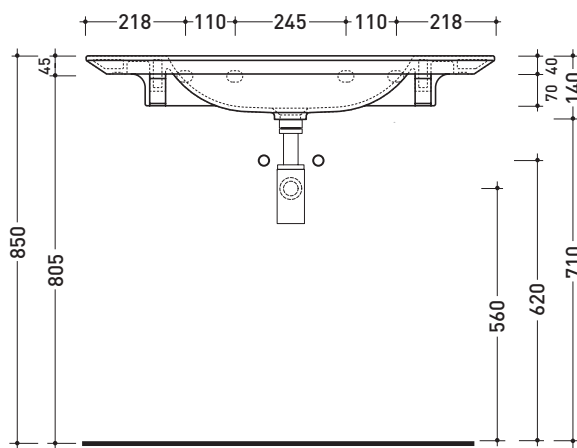

Package dim. | Weight **22 kg** | Pz. Pallet n° **10**

CE UNI EN 14688 - CL00 Dop-No14688

vista zenitale / zenital view

vista frontale / frontal view

sezione longitudinale / section

sizes in mm

Please consider a 2% tolerance on indicated measurements