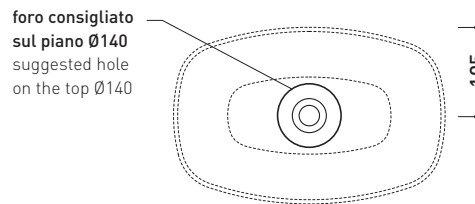

ND60A Nudaslim 60

Countertop basin 60 cm

•WITHOUT OVERFLOW •WITHOUT TAP LEDGE

Complements: **Box wall hung vanity units depth 37 cm**
Box wall hung vanity units depth 50 cm
Line taps basin: ONE - NOKÈ - FOLD - X1
Line accessories: TWO - HOOP - NOKÈ - FOLD

Technical accessories: **Chrome siphon (SIFL/CR) - Telescopic chrome siphon (SIFL066)**
Stop & Go drain (PLSG)
CERAMIC Stop & Go drain (PLCE)
Fixing kit for wall (9002)

Package dim. | Weight **9,3 kg** | Pz. Pallet n°

CE UNI EN 14688 - CL00 Dop-No14688

vista zenitale / zenital view

vista zenitale / zenital view

vista frontale / frontal view

sezione longitudinale / section

sizes in mm

Please consider a 2% tolerance on indicated measurements