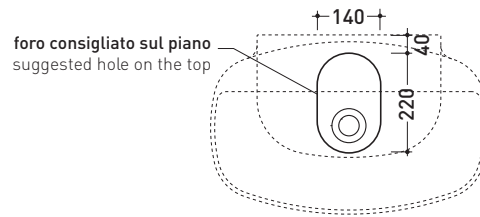

design LUDOVICA+ROBERTO PALOMBA

2017

ND60PR Nudaslim 60

Countertop - wall hung basin 60 cm with tap ledge

•WITH OVERFLOW •ARRANGED FOR THREE HOLES TAP

Complements: **Box wall hung vanity units depth 37 cm**
Line taps basin: ONE - NOKÈ - FOLD - X1
Line accessories: TWO - HOOP - NOKÈ - FOLD

Technical accessories: **Chrome siphon (SIFL/CR) - Telescopic chrome siphon (SIFL066)**
Stop & Go drain (PLSG)
Two piece set chrome tap filters (RF026)
CERAMIC Stop & Go drain (PLCE)
Fixing kit for wall (9002)

Package dim. | Weight **12,5 kg** | Pz. Pallet n° **12**

UNI EN 14688 - CL20 Dop-No14688

vista zenitale / zenital view

sizes in mm

Please consider a 2% tolerance on indicated measurements

CERAMIC: glossy finish

matt finish