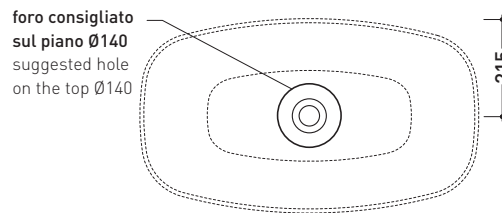

Complements: **Box wall hung vanity units depth 37 cm**
Box wall hung vanity units depth 50 cm
Line taps basin: ONE - NOKÈ - FOLD - X1
Line accessories: TWO - HOOP - NOKÈ - FOLD

Technical accessories: **Chrome siphon (SIFL/CR) - Telescopic chrome siphon (SIFL066)**
Stop & Go drain (PLSG)
CERAMIC Stop & Go drain (PLCE)
Fixing kit for wall (9002)

Package dim. | Weight **13,2 kg** | Pz. Pallet n°

CE UNI EN 14688 - CL00 Dop-No14688

vista zenitale / zenital view

vista zenitale / zenital view

vista frontale / frontal view

sezione longitudinale / section