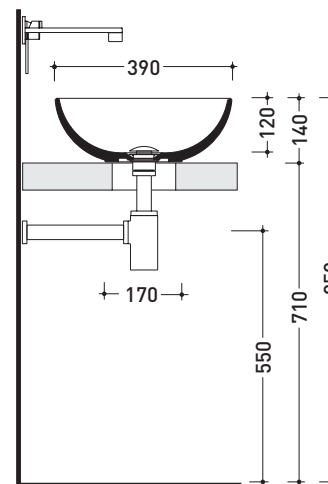

Technical accessories: **Chrome siphon (SIFL/CR) - Telescopic chrome siphon (SIFL066)**
Stop & Go drain (PLSG)
CERAMIC Stop & Go drain (PLCE)
Fixing kit for wall (9002)

Package dim. | Weight **9,3 kg** | Pz. Pallet n°

CE UNI EN 14688 - CL00 Dop-No14688

vista zenitale / zenital view

vista zenitale / zenital view

vista frontale / frontal view

sezione longitudinale / section

sizes in mm

Please consider a 2% tolerance on indicated measurements