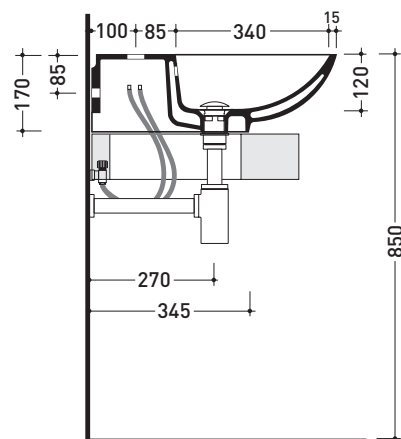

CE UNI EN 14688 - CL00 Dop-No14688

vista zenitale / zenital view

vista zenitale / zenital view

vista frontale / frontal view

sezione longitudinale / section

sizes in mm

Please consider a 2% tolerance on indicated measurements

Package dim. **60 x 19 x 56 cm** | Weight **17,4 kg** | Pz. Pallet n° **20**

CE UNI EN 14688 - CL20 Dop-No14688

vista zenitale / zenital view

foro consigliato sul piano
suggested hole on the top

vista zenitale / zenital view

vista frontale / frontal view

sezione longitudinale / section

sizes in mm

Please consider a 2% tolerance on indicated measurements

CERAMIC: glossy finish

mat finish

5080 Nuda 85

Countertop - wall hung basin 85 cm

Package dim. **87 x 18,5 x 59,5 cm** | Weight **28,6 kg** | Pz. Pallet n° **10**

UNI EN 14688 - CL00 Dop-No14688

vista zenitale / zenital view

foro consigliato sul piano \varnothing 110
 suggested hole on the top \varnothing 110