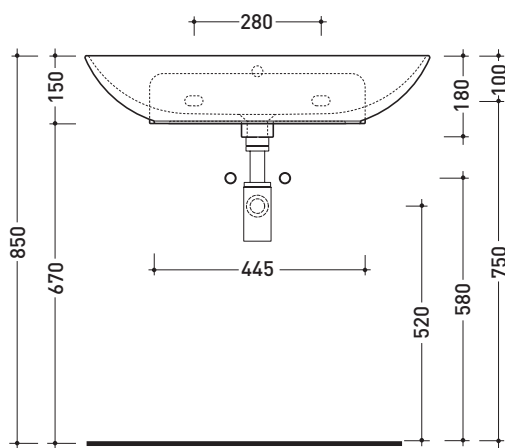

sezione longitudinale / section

sizes in mm

Please consider a 2% tolerance on indicated measurements

CERAMIC: glossy finish

matt finish

ND75PR Nudaslim 75

Countertop - wall hung basin 75 cm with tap ledge

•WITH OVERFLOW •ARRANGED FOR THREE HOLES TAP

Package dim. | Weight **16,5 kg** | Pz. Pallet n° **12**

CE UNI EN 14688 - CL20 Dop-No14688

vista zenitale / zenital view

vista zenitale / zenital view

vista frontale / frontal view

sezione longitudinale / section

sizes in mm

Please consider a 2% tolerance on indicated measurements

CERAMIC: glossy finish

matt finish

design **LUDOVICA+ROBERTO PALOMBA**

2020

ND90L Nudaflat 90

Wall hung console 90 cm