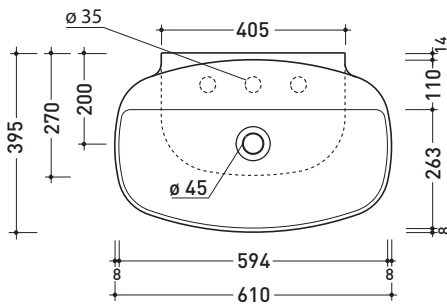

UNI EN 14688 - CL20 Dop-No14688

vista zenitale / zenital view