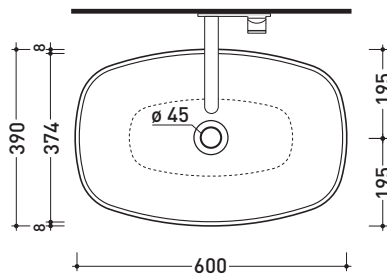

ND60A Nudaslim 60

Countertop basin 60 cm

•WITHOUT OVERFLOW •WITHOUT TAP LEDGE

Complements: **Box wall hung vanity units depth 37 cm**
Box wall hung vanity units depth 50 cm
Line taps basin: ONE - NOKÈ - FOLD - X1
Line accessories: TWO - HOOP - NOKÈ - FOLD

CE UNI EN 14688 - CL00 Dop-No14688

vista zenitale / zenital view

vista zenitale / zenital view

vista frontale / frontal view

sezione longitudinale / section

sizes in mm

Please consider a 2% tolerance on indicated measurements