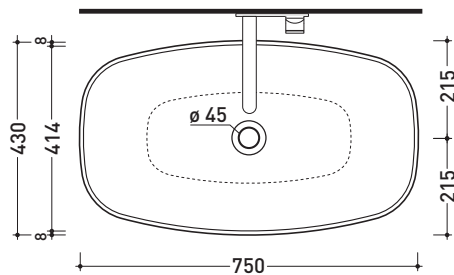

CE UNI EN 14688 - CL00 Dop-No14688

vista zenitale / zenital view