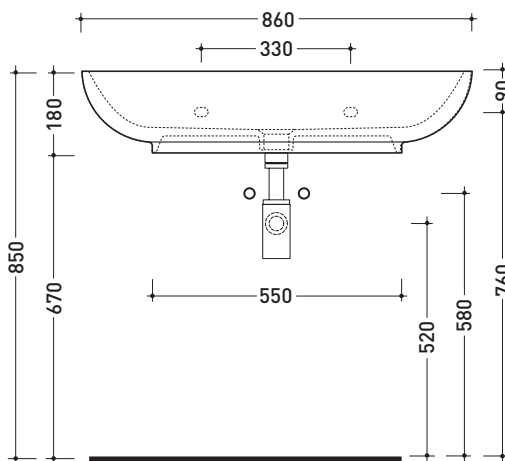

Package dim. **87 x 18,5 x 59,5 cm** | Weight **28,6 kg** | Pz. Pallet n° **10**

UNI EN 14688 - CL00 Dop-No14688

vista zenitale / zenital view

foro consigliato sul piano \varnothing 110
 suggested hole on the top \varnothing 110

Package dim. **87 x 18,5 x 59,5 cm** | Weight **30,3 kg** | Pz. Pallet n° **10**

CE UNI EN 14688 - CL20 Dop-No14688

vista zenitale / zenital view

foro consigliato sul piano
suggested hole on the top

vista zenitale / zenital view

vista frontale / frontal view

sezione longitudinale / section

sizes in mm

Please consider a 2% tolerance on indicated measurements

CERAMIC: glossy finish

matt finish

5082 Nuda 95

Countertop - wall hung basin 95 cm