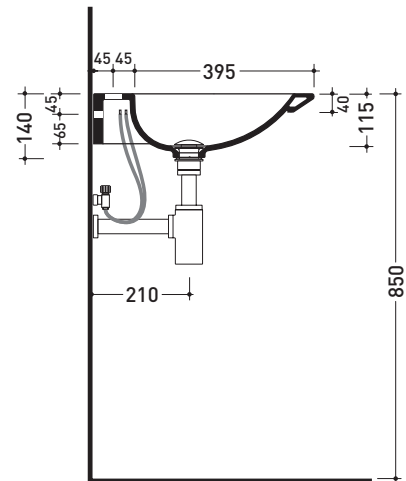

Package dim. | Weight **22 kg** | Pz. Pallet n° **10**

CE UNI EN 14688 - CL00 Dop-No14688

vista zenitale / zenital view

vista frontale / frontal view

sezione longitudinale / section

sizes in mm

Please consider a 2% tolerance on indicated measurements