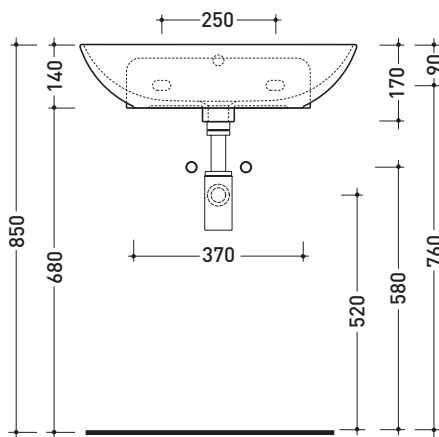

Countertop - wall hung basin 60 cm with tap ledge

•WITH OVERFLOW •ARRANGED FOR THREE HOLES TAP

Complements: **Box wall hung vanity units depth 37 cm**
Line taps basin: ONE - NOKÈ - FOLD - X1
Line accessories: TWO - HOOP - NOKÈ - FOLD

Package dim. | Weight **12,5 kg** | Pz. Pallet n° **12**

UNI EN 14688 - CL20 Dop-No14688

vista zenitale / zenital view

vista zenitale / zenital view

vista frontale / frontal view

sezione longitudinale / section

sizes in mm

Please consider a 2% tolerance on indicated measurements

CERAMIC: glossy finish

matt finish

design LUDOVICA+ROBERTO PALOMBA

2017

ND75L Nudaslim 75

Countertop - wall hung basin 75 cm