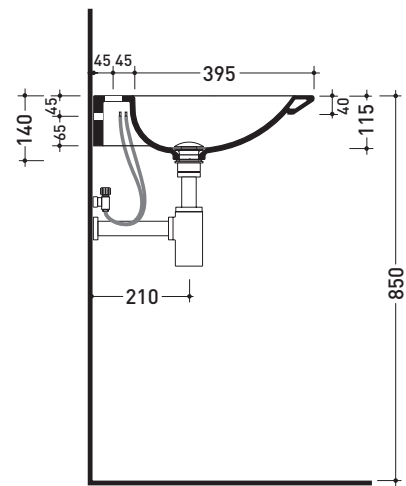

ND60A Nudaslim 60

Countertop basin 60 cm

•WITHOUT OVERFLOW •WITHOUT TAP LEDGE

Complements: **Box wall hung vanity units depth 37 cm**
Box wall hung vanity units depth 50 cm
Line taps basin: ONE - NOKÈ - FOLD - X1
Line accessories: TWO - HOOP - NOKÈ - FOLD

CE UNI EN 14688 - CL00 Dop-No14688

vista zenitale / zenital view

vista zenitale / zenital view

vista frontale / frontal view

sezione longitudinale / section

sizes in mm

Please consider a 2% tolerance on indicated measurements

Package dim. | Weight **28,5 kg** | Pz. Pallet n° **10**

CE UNI EN 14688 - CL00 Dop-No14688

vista zenitale / zenital view

vista frontale / frontal view

sezione longitudinale / section

sizes in mm

Please consider a 2% tolerance on indicated measurements