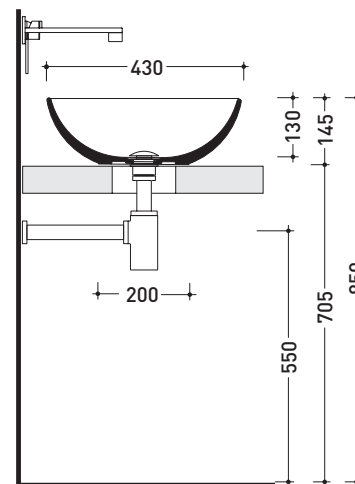

Complements: **Box wall hung vanity units depth 37 cm**
Box wall hung vanity units depth 50 cm
Line taps basin: ONE - NOKÈ - FOLD - X1
Line accessories: TWO - HOOP - NOKÈ - FOLD

Technical accessories: **Chrome siphon (SIFL/CR) - Telescopic chrome siphon (SIFL066)**
Stop & Go drain (PLSG)
CERAMIC Stop & Go drain (PLCE)
Fixing kit for wall (9002)

Package dim. | Weight **13,2 kg** | Pz. Pallet n°

CE UNI EN 14688 - CL00 Dop-No14688

vista zenitale / zenital view

vista zenitale / zenital view

vista frontale / frontal view

sezione longitudinale / section