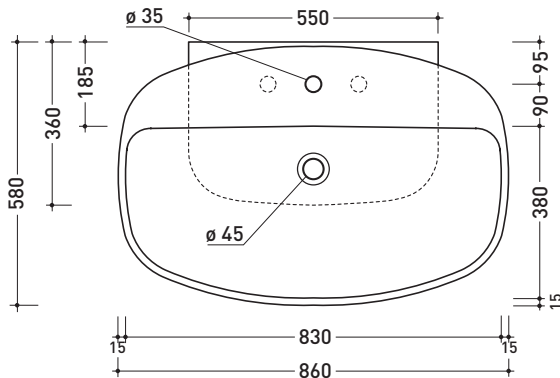

Package dim. **87 x 18,5 x 59,5 cm** | Weight **28,6 kg** | Pz. Pallet n° **10**

UNI EN 14688 - CL00 Dop-No14688

vista zenitale / zenital view

foro consigliato sul piano \varnothing 110
 suggested hole on the top \varnothing 110

vista zenitale / zenital view

vista frontale / frontal view

sezione longitudinale / section

sizes in mm

Please consider a 2% tolerance on indicated measurements

CERAMIC: glossy finish

matt finish

white black

milky white graphite antracite lava grey argilla nuvola fango rosso rubens petrolio

5081 Nuda 85

Countertop - wall hung basin 85 cm with tap ledge

•WITH OVERFLOW •ARRANGED FOR THREE HOLES TAP

Complements: **Solid shelf (SL8081)**
Forty6 shelf (F68081)
Box wall hung vanity units depth 50 cm
Line taps basin: ONE - NOKÈ - FOLD - X1
Line accessories: TWO - HOOP - NOKÈ - FOLD

Package dim. **87 x 18,5 x 59,5 cm** | Weight **30,3 kg** | Pz. Pallet n° **10**

CE UNI EN 14688 - CL20 Dop-No14688

vista zenitale / zenital view

foro consigliato sul piano
suggested hole on the top

vista zenitale / zenital view