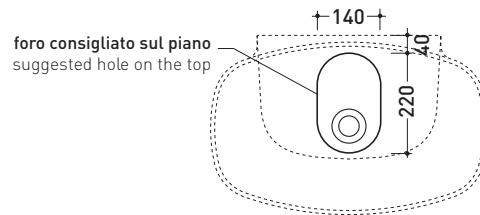

foro consigliato sul piano
suggested hole on the top