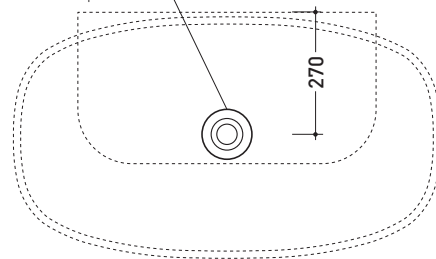

Package dim. **95 x 18 x 59,5 cm** | Weight **30,3 kg** | Pz. Pallet n° **10**

CE UNI EN 14688 - CL00 Dop-No14688

vista zenitale / zenital view

foro consigliato sul piano ø 110
 suggested hole on the top ø 110

vista zenitale / zenital view

vista frontale / frontal view

sezione longitudinale / section

sizes in mm

Please consider a 2% tolerance on indicated measurements

CERAMIC: glossy finish

matt finish

white black