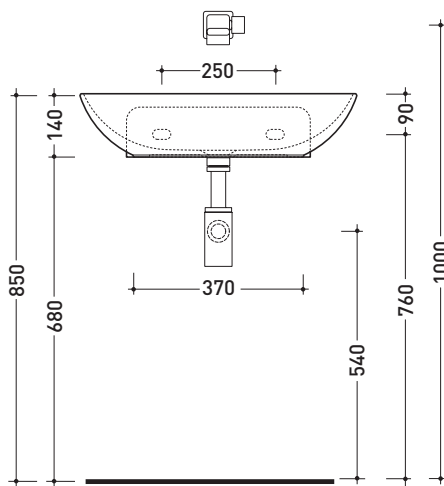

2017

ND60L Nudaslim 60

Countertop - wall hung basin 60 cm

•WITHOUT OVERFLOW •WITHOUT TAP LEDGE

Complements: **Box wall hung vanity units depth 37 cm**
Line taps basin: ONE - NOKÈ - FOLD - X1
Line accessories: TWO - HOOP - NOKÈ - FOLD

UNI EN 14688 - CL00 Dop-No14688

vista zenitale / zenital view

foro consigliato sul piano
suggested hole on the top

vista zenitale / zenital view

vista frontale / frontal view

sezione longitudinale / section