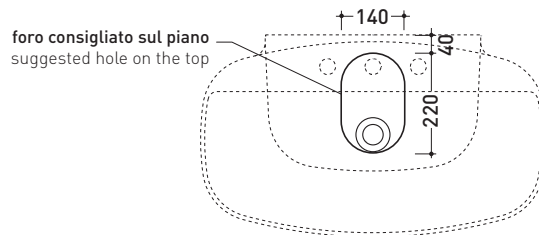

ND75PR Nudaslim 75

Countertop - wall hung basin 75 cm with tap ledge

•WITH OVERFLOW •ARRANGED FOR THREE HOLES TAP

Complements: **Box wall hung vanity units depth 37 cm**
Line taps basin: ONE - NOKÈ - FOLD - X1
Line accessories: TWO - HOOP - NOKÈ - FOLD

Technical accessories: **Chrome siphon (SIFL/CR) - Telescopic chrome siphon (SIFL066)**
Stop & Go drain (PLSG)
Two piece set chrome tap filters (RF026)
CERAMIC Stop & Go drain (PLCE)
Fixing kit for wall (9002)

Package dim. | Weight **16,5 kg** | Pz. Pallet n° **12**

CE UNI EN 14688 - CL20 Dop-No14688

sizes in mm

Please consider a 2% tolerance on indicated measurements

CERAMIC: glossy finish

matt finish