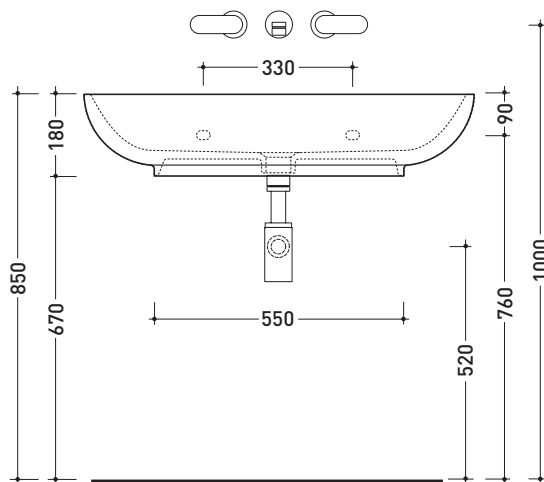

Package dim. **87 x 18,5 x 59,5 cm** | Weight **28,6 kg** | Pz. Pallet n° **10**

UNI EN 14688 - CL00 Dop-No14688

vista zenitale / zenital view

foro consigliato sul piano \varnothing 110
 suggested hole on the top \varnothing 110

vista zenitale / zenital view

vista frontale / frontal view

sezione longitudinale / section

sizes in mm

Please consider a 2% tolerance on indicated measurements

CERAMIC: glossy finish

matt finish

white black