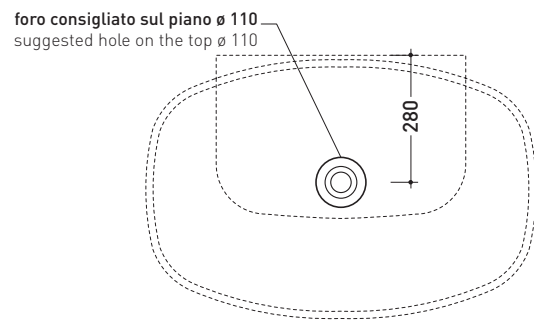

foro consigliato sul piano $\varnothing$ 110
suggested hole on the top $\varnothing$ 110