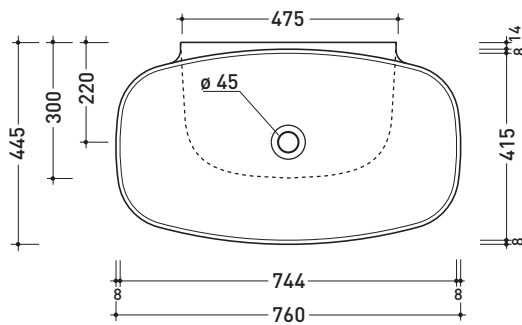

UNI EN 14688 - CL00 Dop-No14688