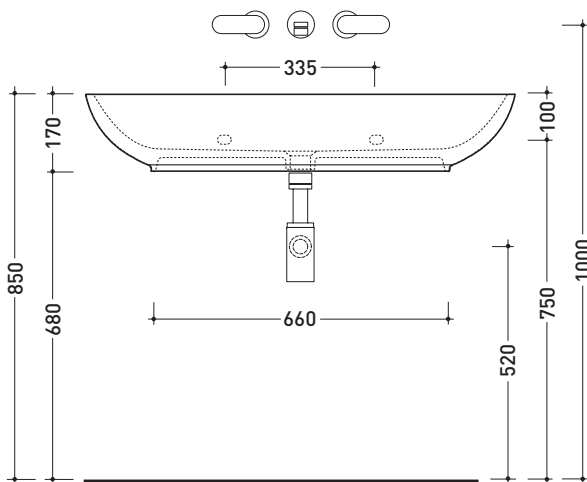

Package dim. **95 x 18 x 59,5 cm** | Weight **30,3 kg** | Pz. Pallet n° **10**

CE UNI EN 14688 - CL00 Dop-No14688

vista zenitale / zenital view

foro consigliato sul piano ø 110
 suggested hole on the top ø 110

vista zenitale / zenital view

vista frontale / frontal view

sezione longitudinale / section

sizes in mm

Please consider a 2% tolerance on indicated measurements

CERAMIC: glossy finish

matt finish

white black