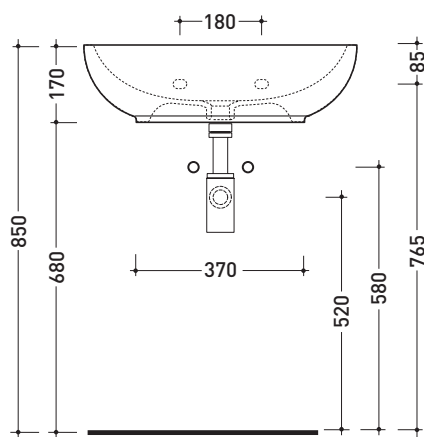

Package dim. | Weight **13,2 kg** | Pz. Pallet n°

CE UNI EN 14688 - CL00 Dop-No14688

vista zenitale / zenital view

vista zenitale / zenital view

vista frontale / frontal view

sezione longitudinale / section

march 2020

5083 Nuda 60

Countertop - wall hung single-hole basin 60 cm

•WITH OVERFLOW

Complements: **Solid shelf** (SL5083)
Forty6 shelf (F65083)
Box wall hung vanity units depth 50 cm
Line taps basin: ONE - NOKÈ - FOLD - X1
Line accessories: TWO - HOOP - NOKÈ - FOLD

Package dim. **60 x 19 x 56 cm** | Weight **17,4 kg** | Pz. Pallet n° **20**

CE UNI EN 14688 - CL20 Dop-No14688

vista zenitale / zenital view

foro consigliato sul piano
suggested hole on the top

vista zenitale / zenital view

vista frontale / frontal view

sezione longitudinale / section

sizes in mm

Please consider a 2% tolerance on indicated measurements

CERAMIC: glossy finish

mat finish

5080 Nuda 85

Countertop - wall hung basin 85 cm