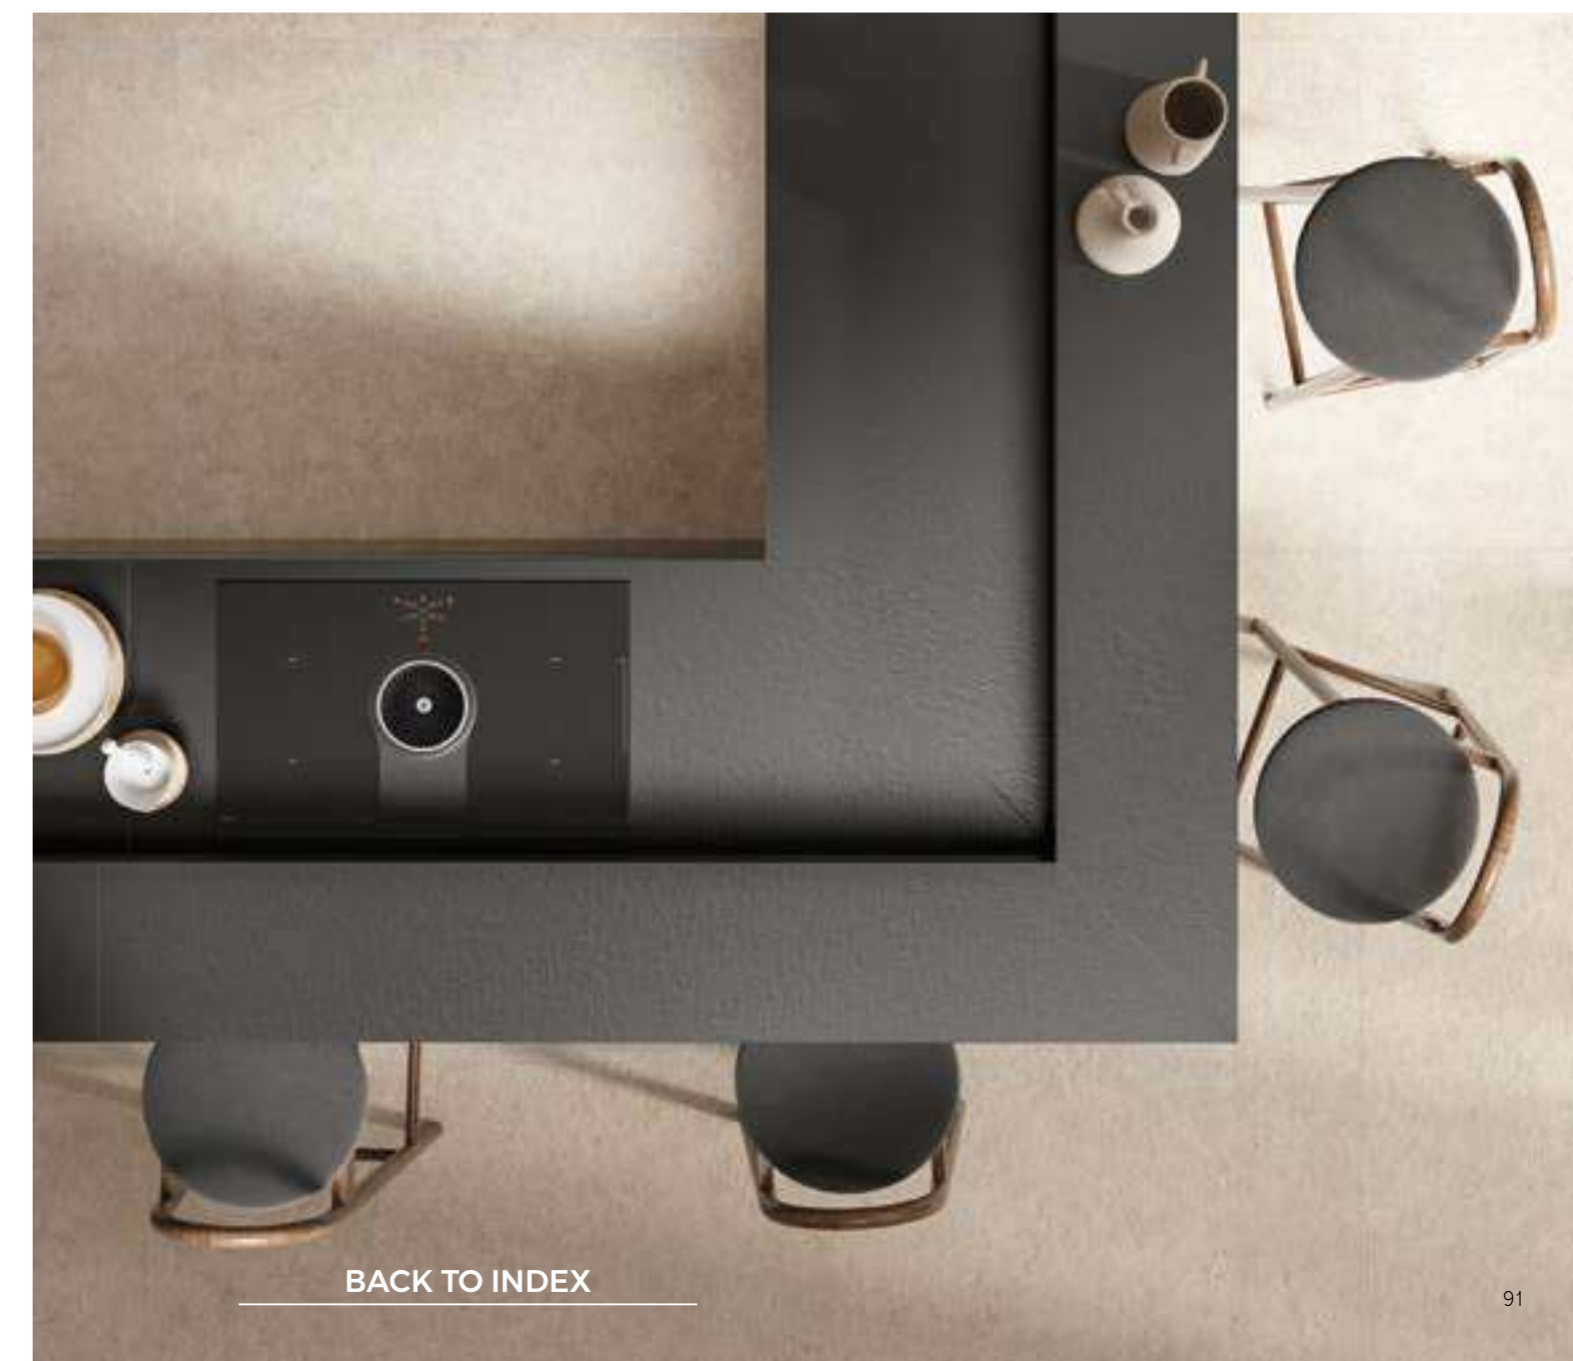

black lava

wall
boost stone ivory hammered 162 x 324 cm
furniture
black lava leathered 162 x 324 cm
floor
boost stone ivory hammered Atlas Concorde

[BACK TO INDEX](#)