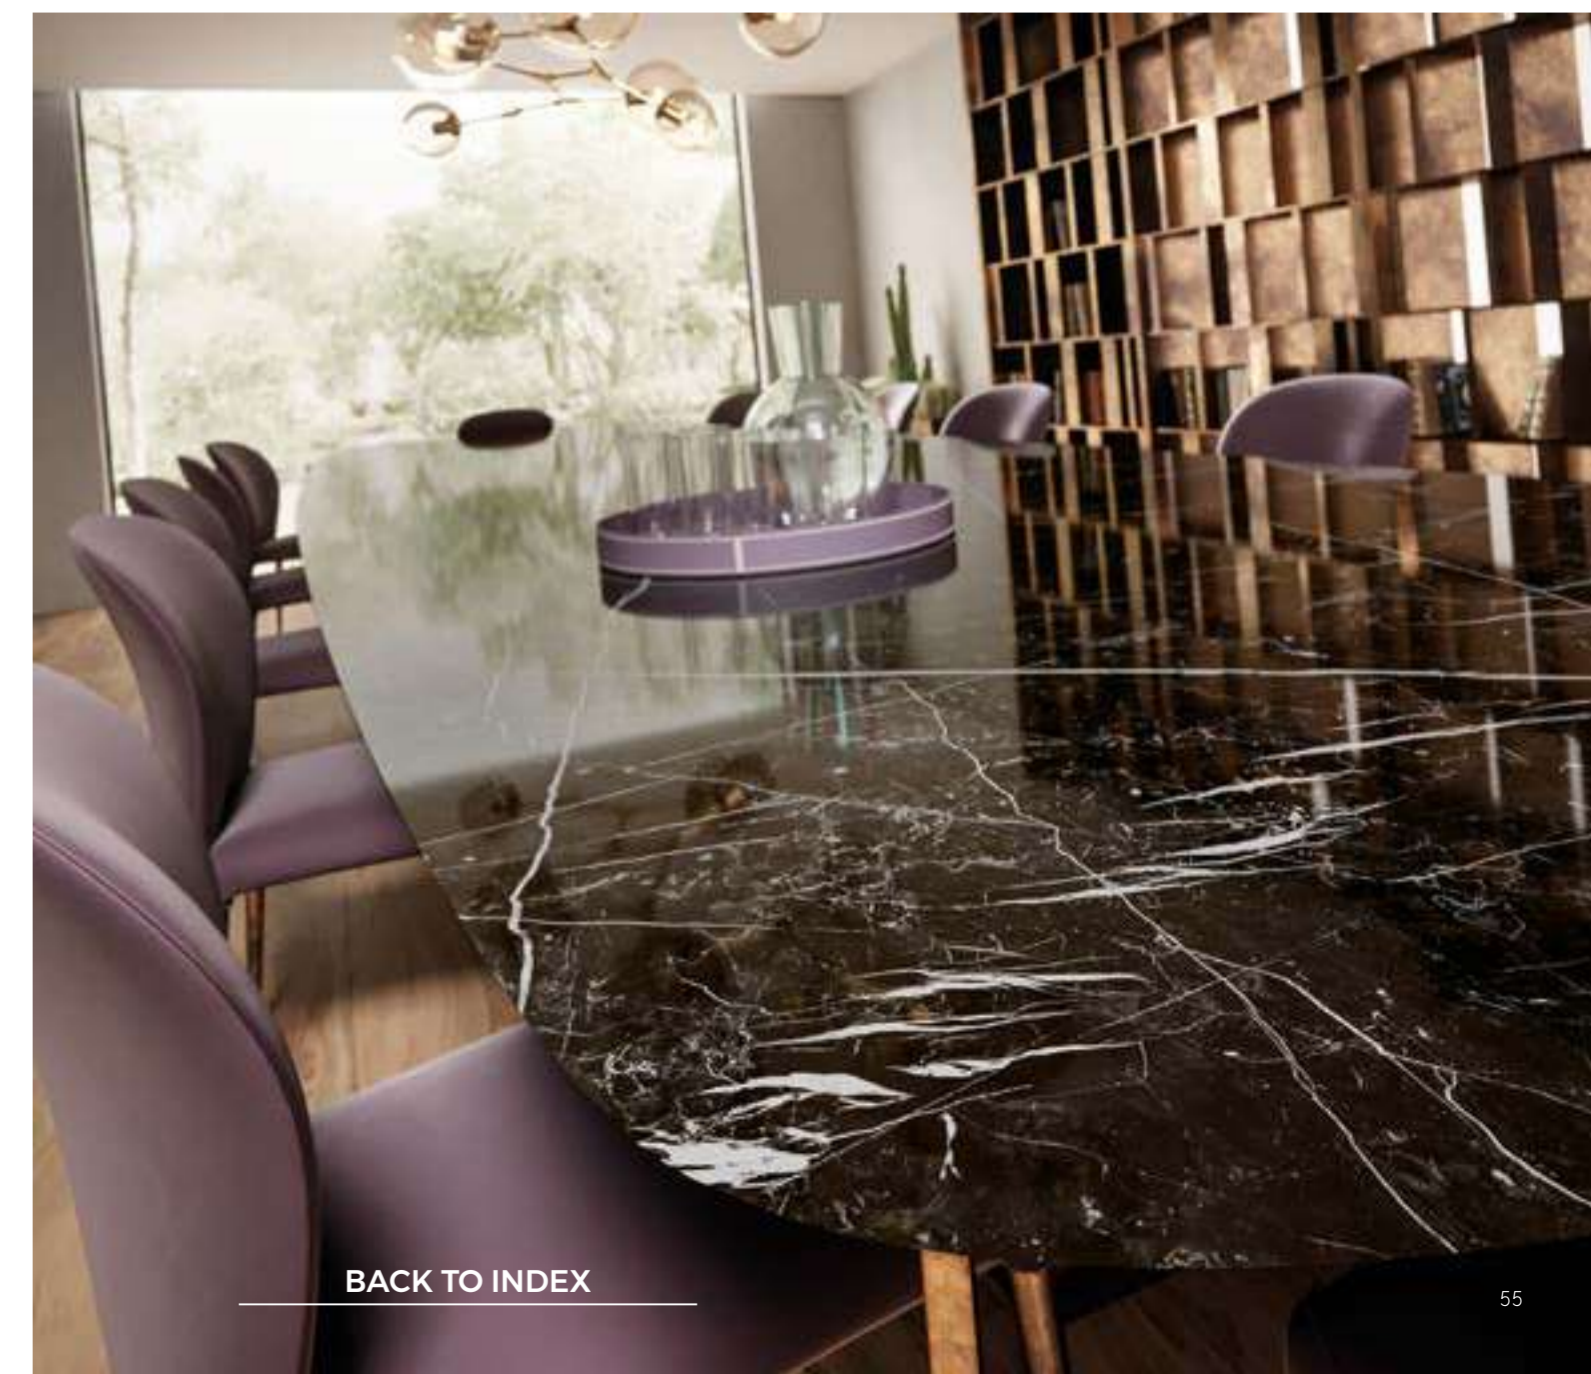

nero marquina

wall, furniture
nero marquina polished 162 x 324 cm
floor
etic pro noce hickory matte Atlas Concorde

[BACK TO INDEX](#)

black atlantis

wall, furniture
 black atlantis silk 162 x 324 cm
 black atlantis bookmatch silk 162 x 324 cm
 calacatta imperiale matte natura vein tech 159 x 324 cm
 floor
 entice copper oak elegant Atlas Concorde