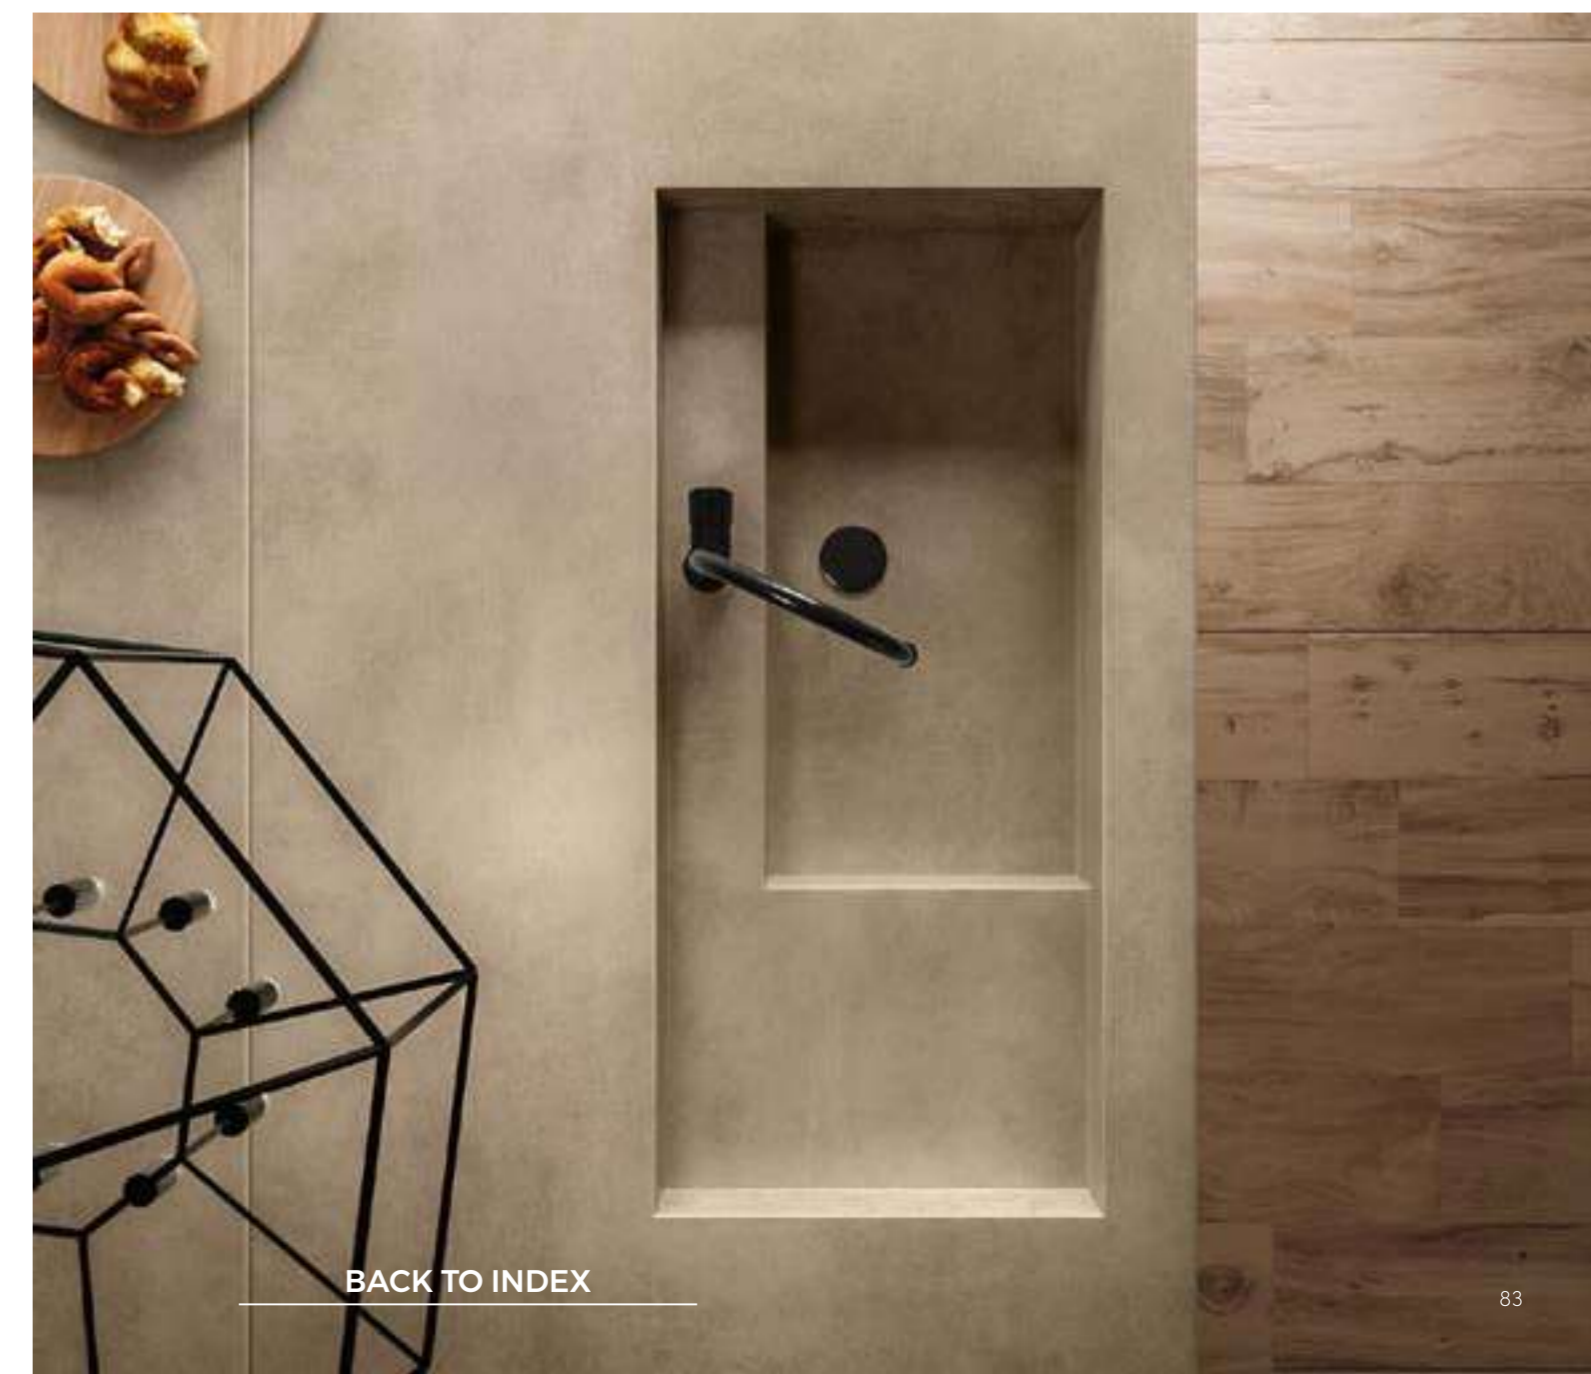

boost pro clay

furniture
boost pro clay hammered 160 x 320 cm
floor
etic pro rovere venice matte Atlas Concorde

[BACK TO INDEX](#)