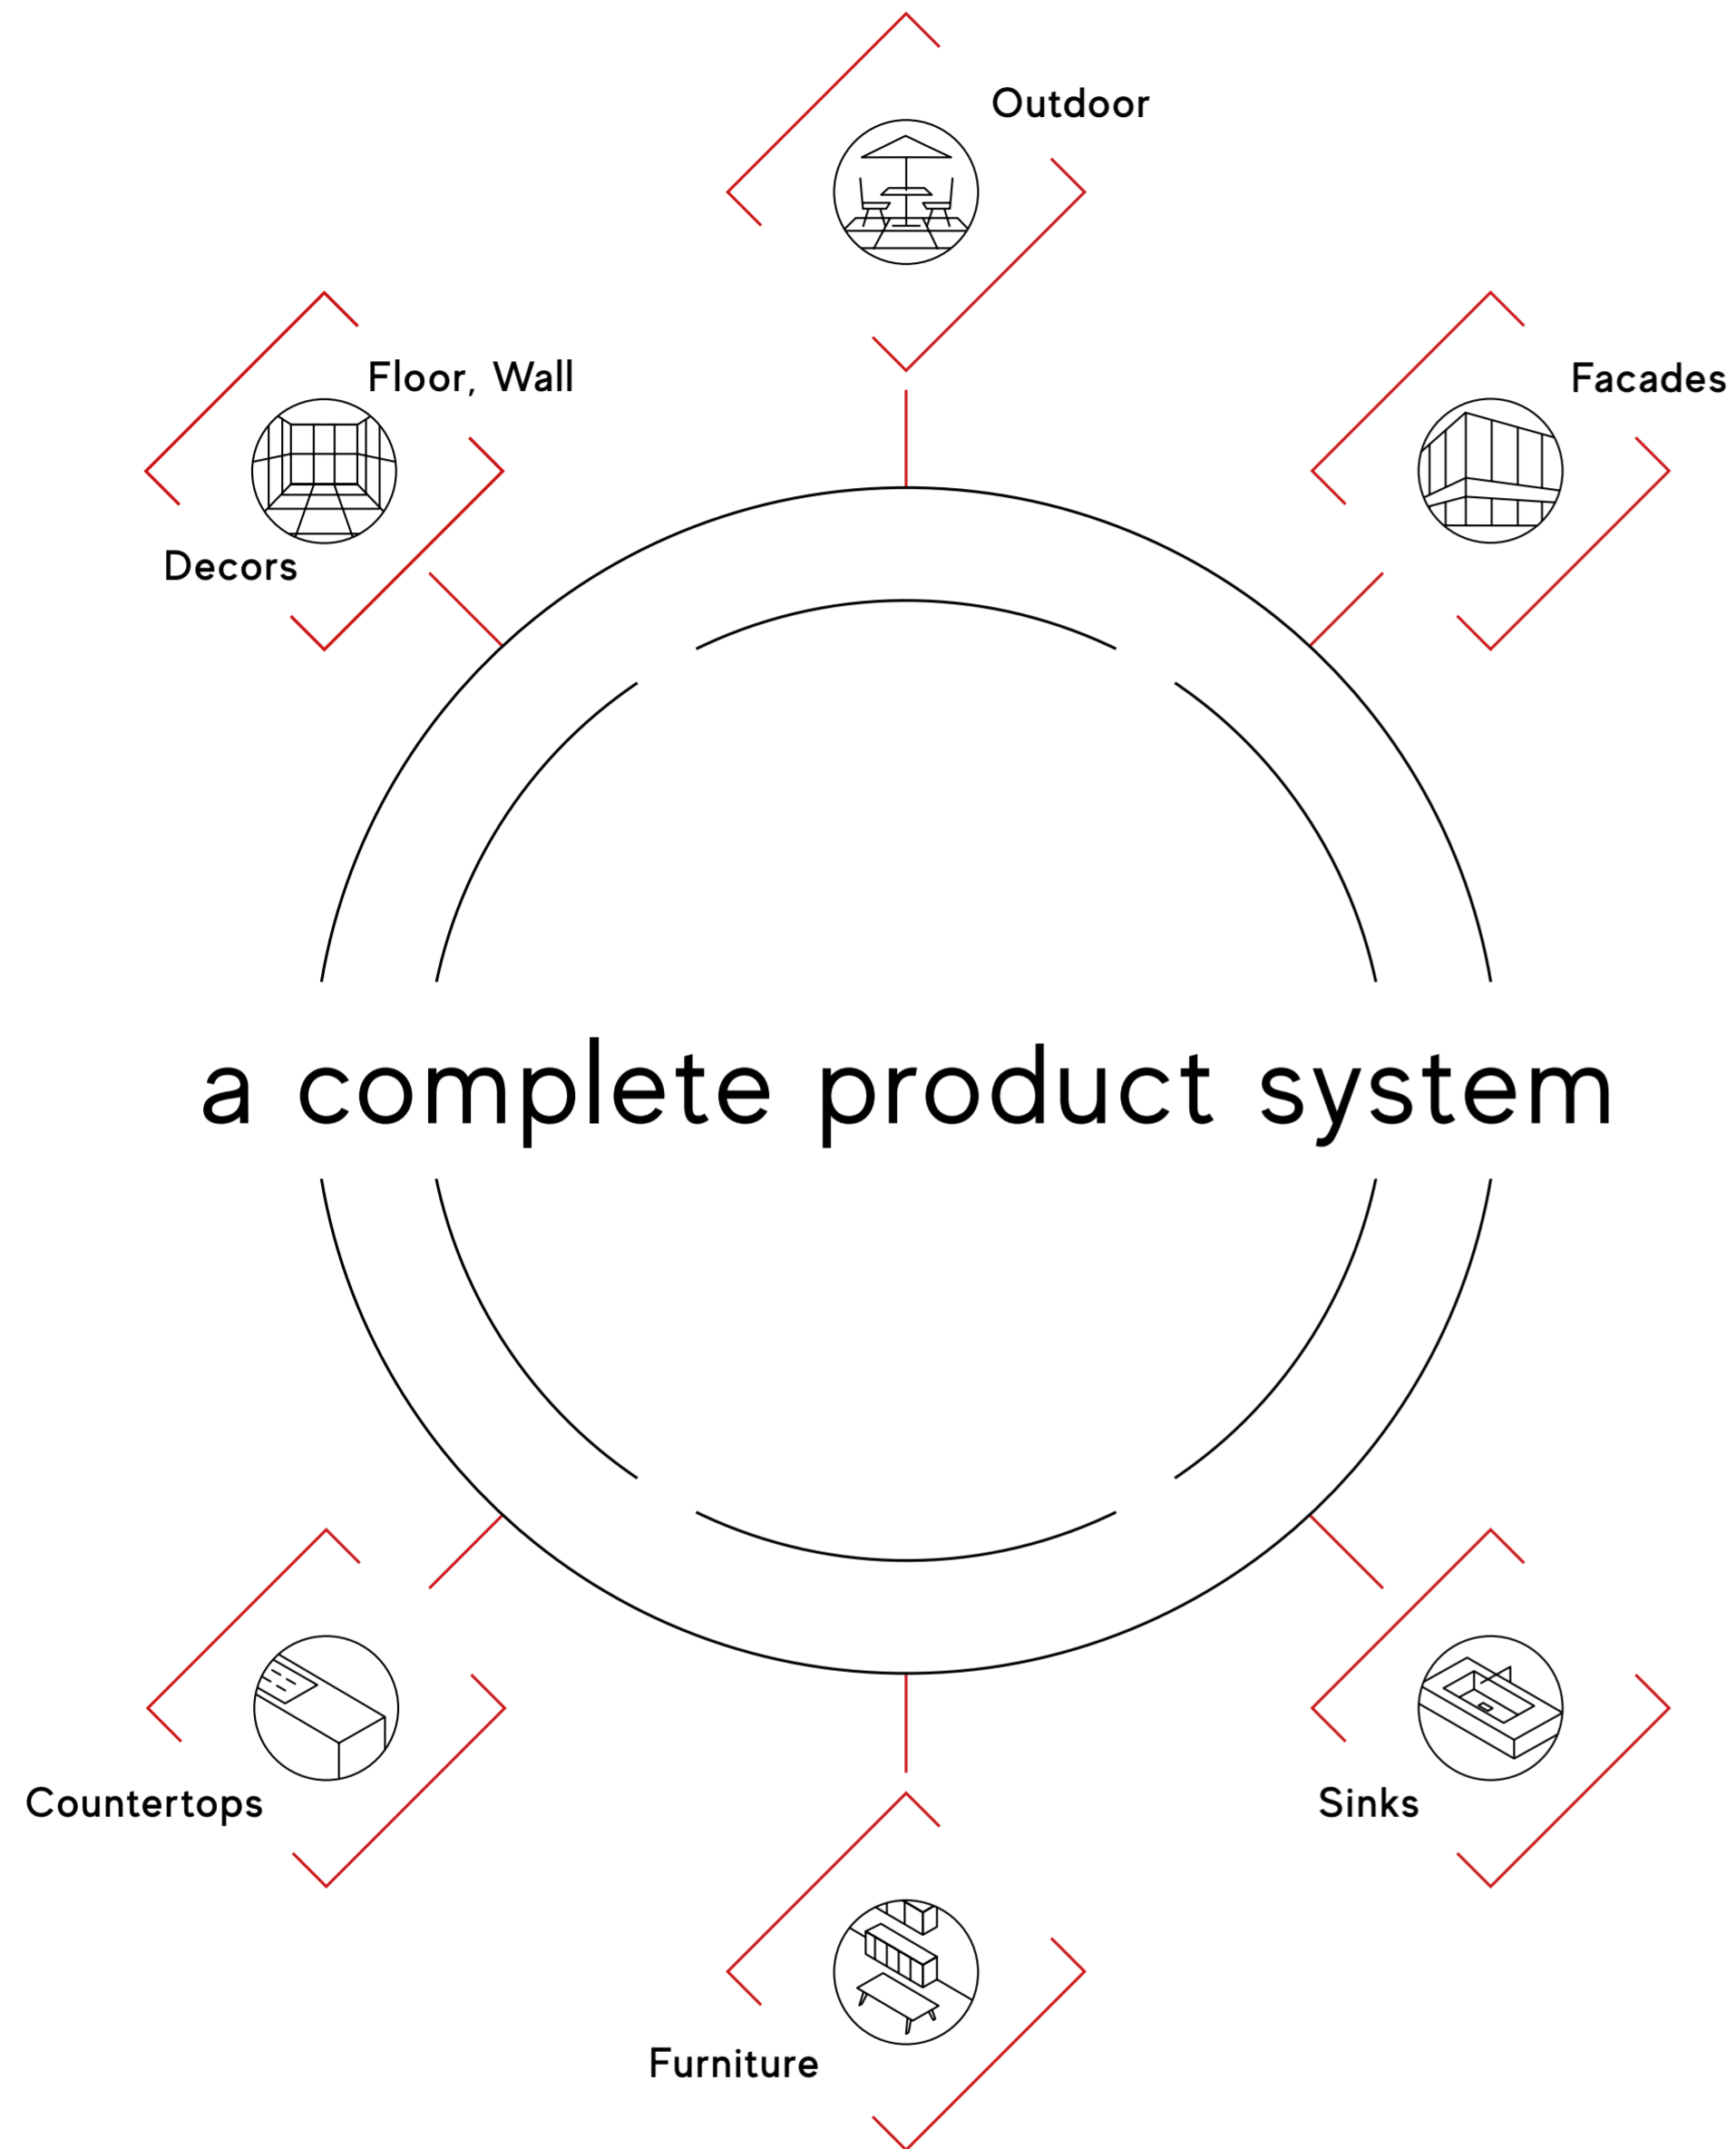

CONCRETE LOOK

boost pro clay	82
boost pro taupe	84

DOWNLOAD CATALOG

atlas concorde

A system of indoor and outdoor surfaces: floors, walls, and decors.

atlasPLAN

Large slabs for kitchen countertops, tables, and furnishings.