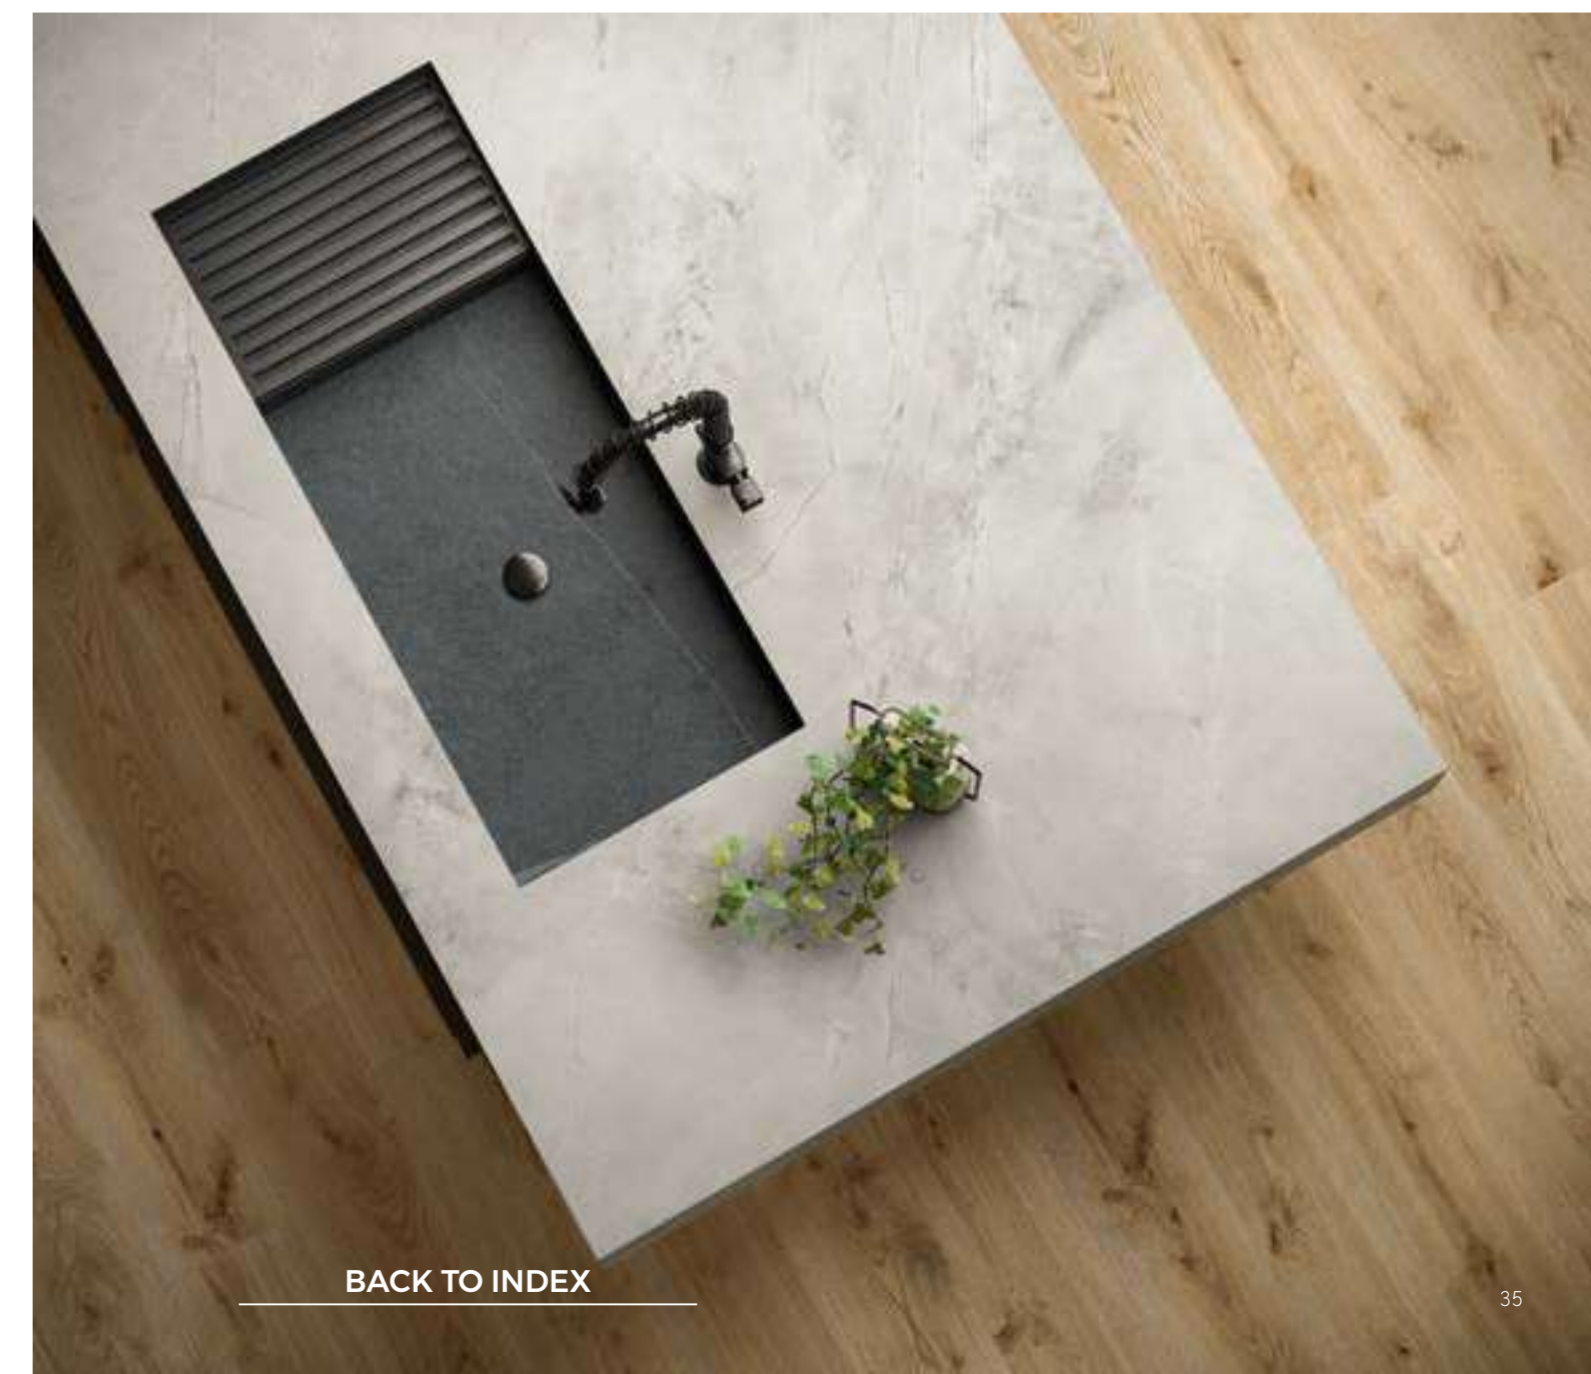

[BACK TO INDEX](#)

travertino pearl

wall, furniture
travertino pearl hammered 162 x 324 cm
floor
boost smoke hammered 160 x 320 cm

[BACK TO INDEX](#)

travertino sand

wall, furniture
travertino sand hammered 162 x 324 cm
floor
boost pro taupe hammered 160 x 320 cm