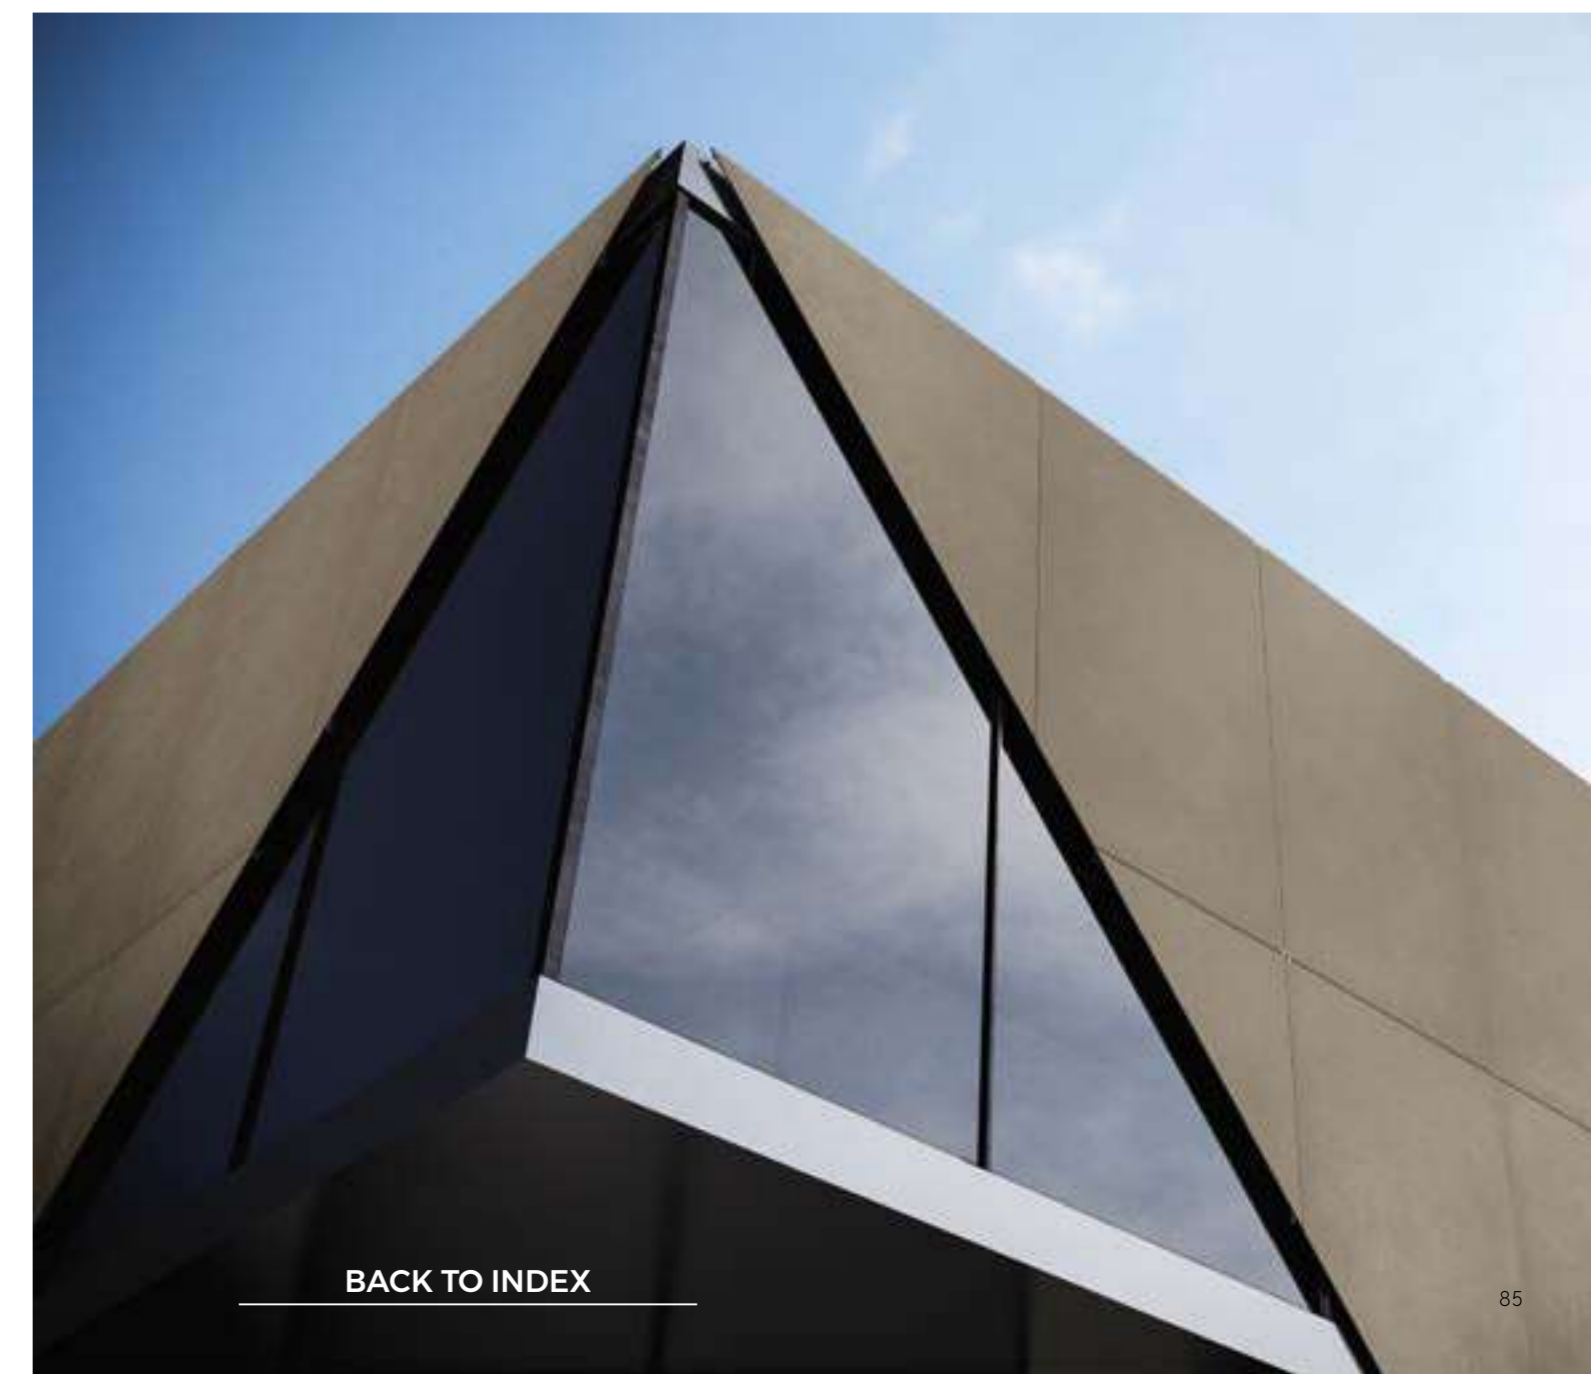

boost pro taupe

wall
boost pro taupe hammered 160 x 320 cm

[BACK TO INDEX](#)