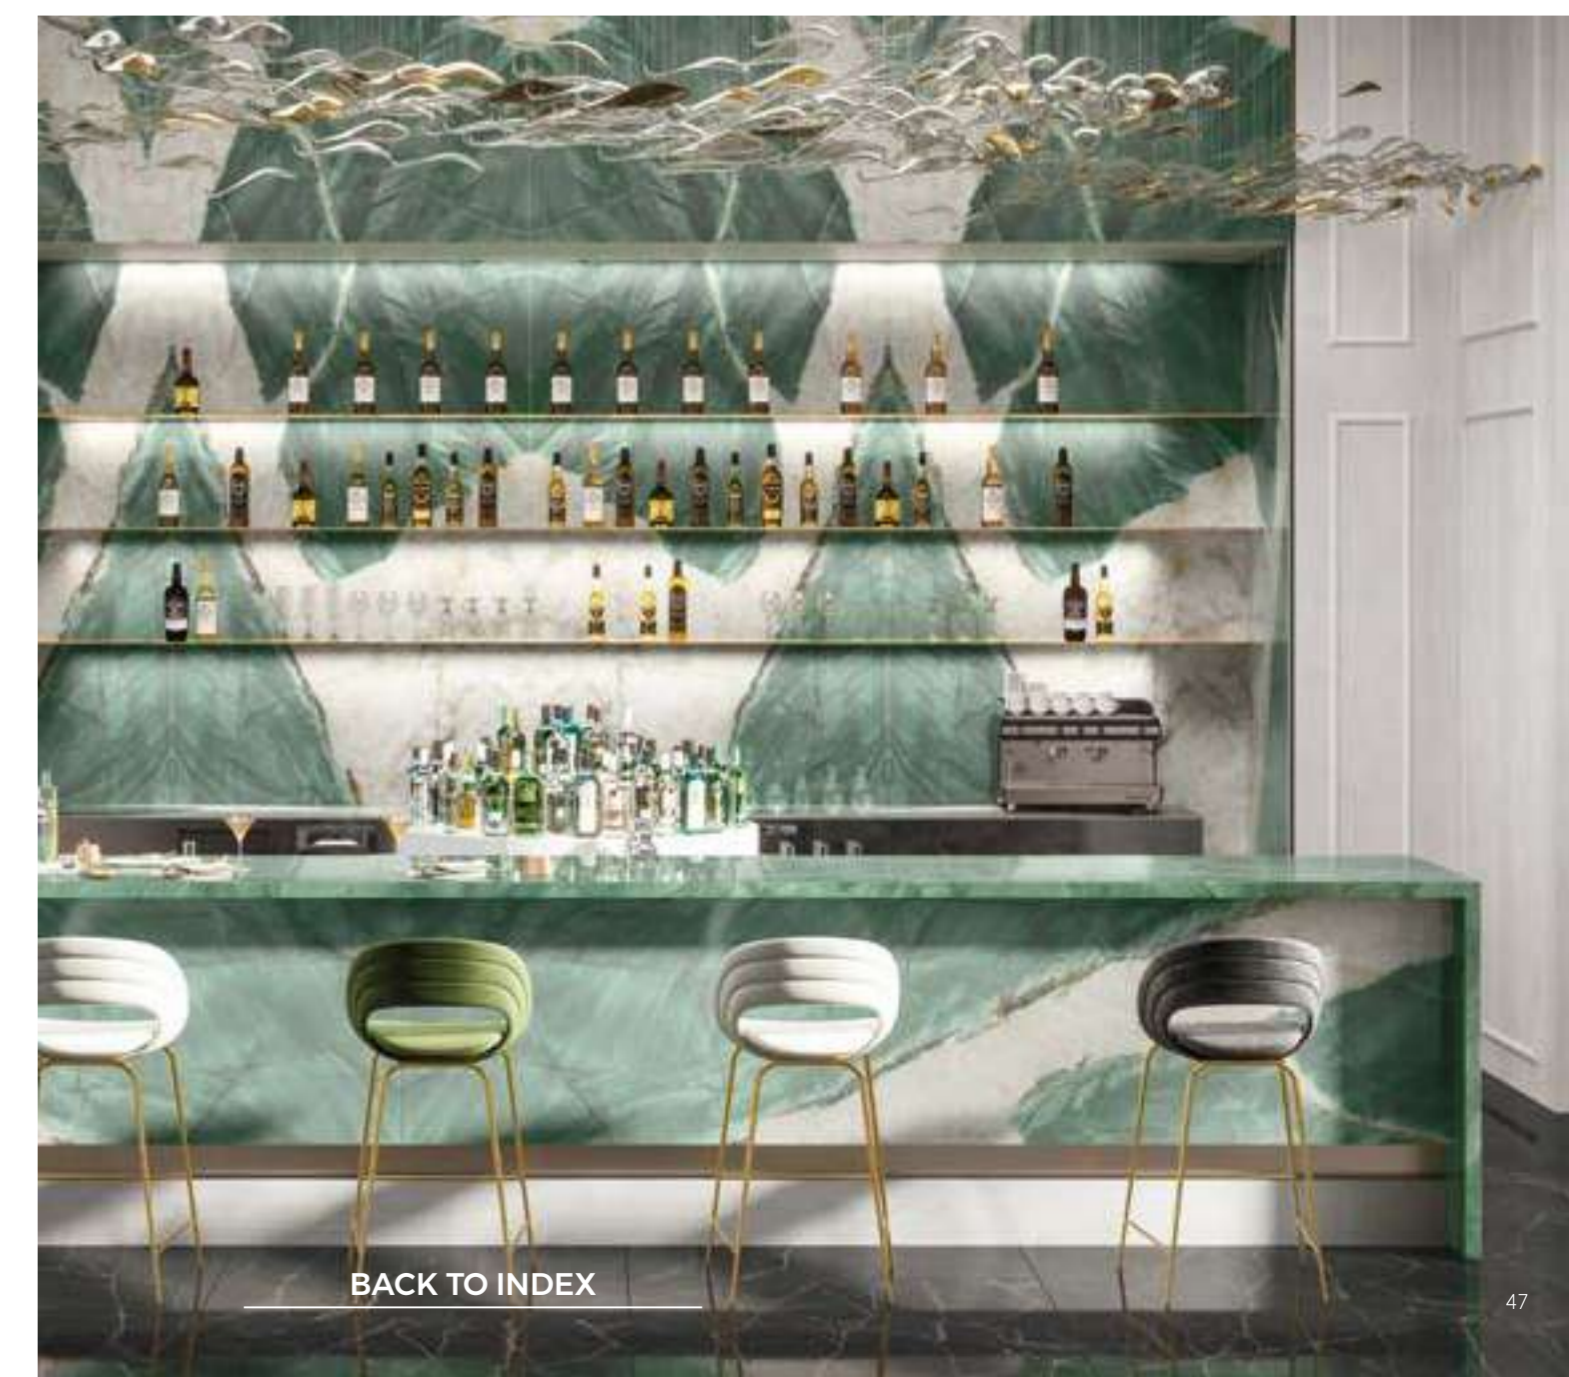

desert soul

wall, furniture
 desert soul polished 162 x 324 cm
 desert soul bookmatch polished 162 x 324 cm
 floor
 boost pro taupe hammered 160 x 320 cm

[BACK TO INDEX](#)

exotic wave

wall, furniture
 exotic wave polished 162 x 324 cm
 exotic wave bookmatch polished 162 x 324 cm
 exotic green polished 162 x 324 cm
 floor
 black atlantis polished Atlas Concorde