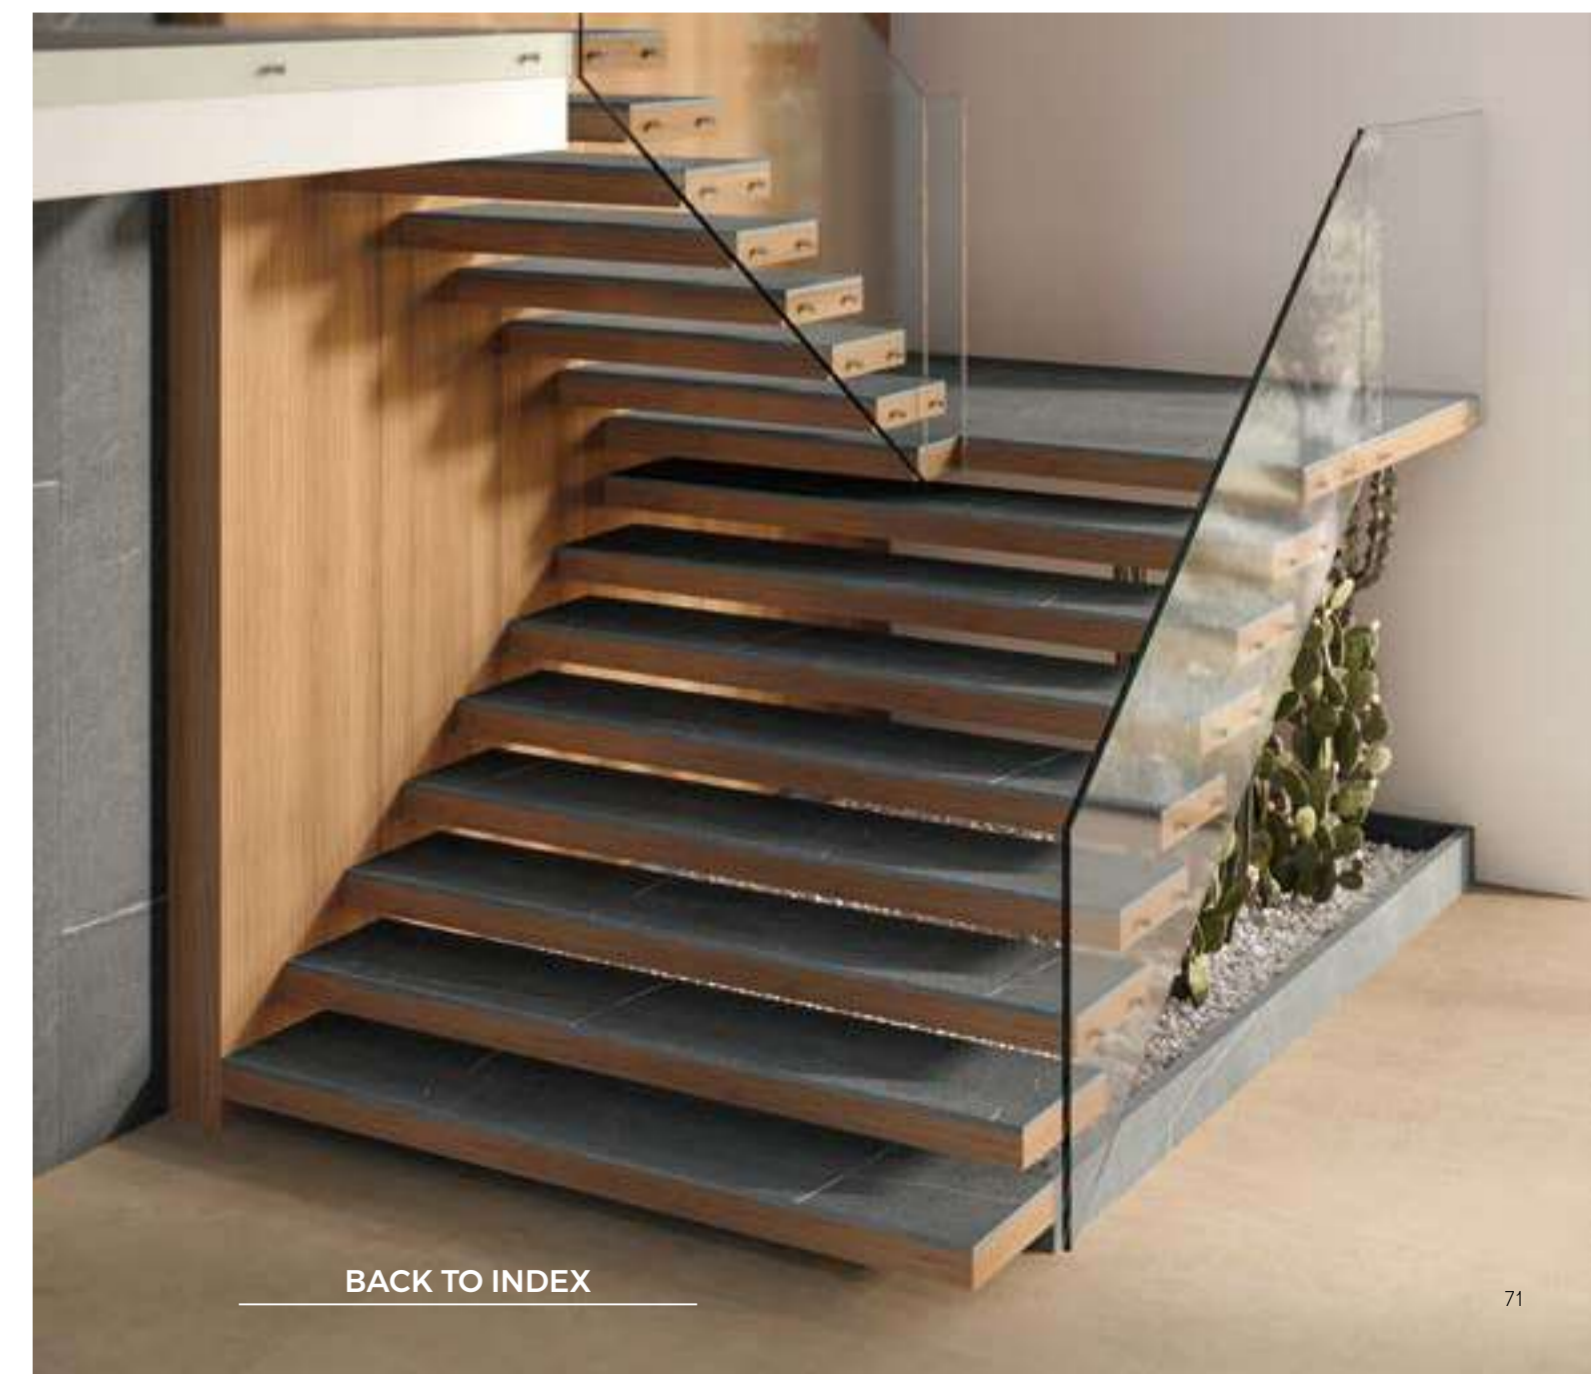

[BACK TO INDEX](#)

basaltina volcano

wall, furniture
basaltina volcano hammered 162 x 324 cm
floor
boost tarmac matte Atlas Concorde

[BACK TO INDEX](#)

soapstone dark

wall, furniture
soapstone dark hammered 162 x 324 cm
floor
boost pro clay hammered 160 x 320 cm