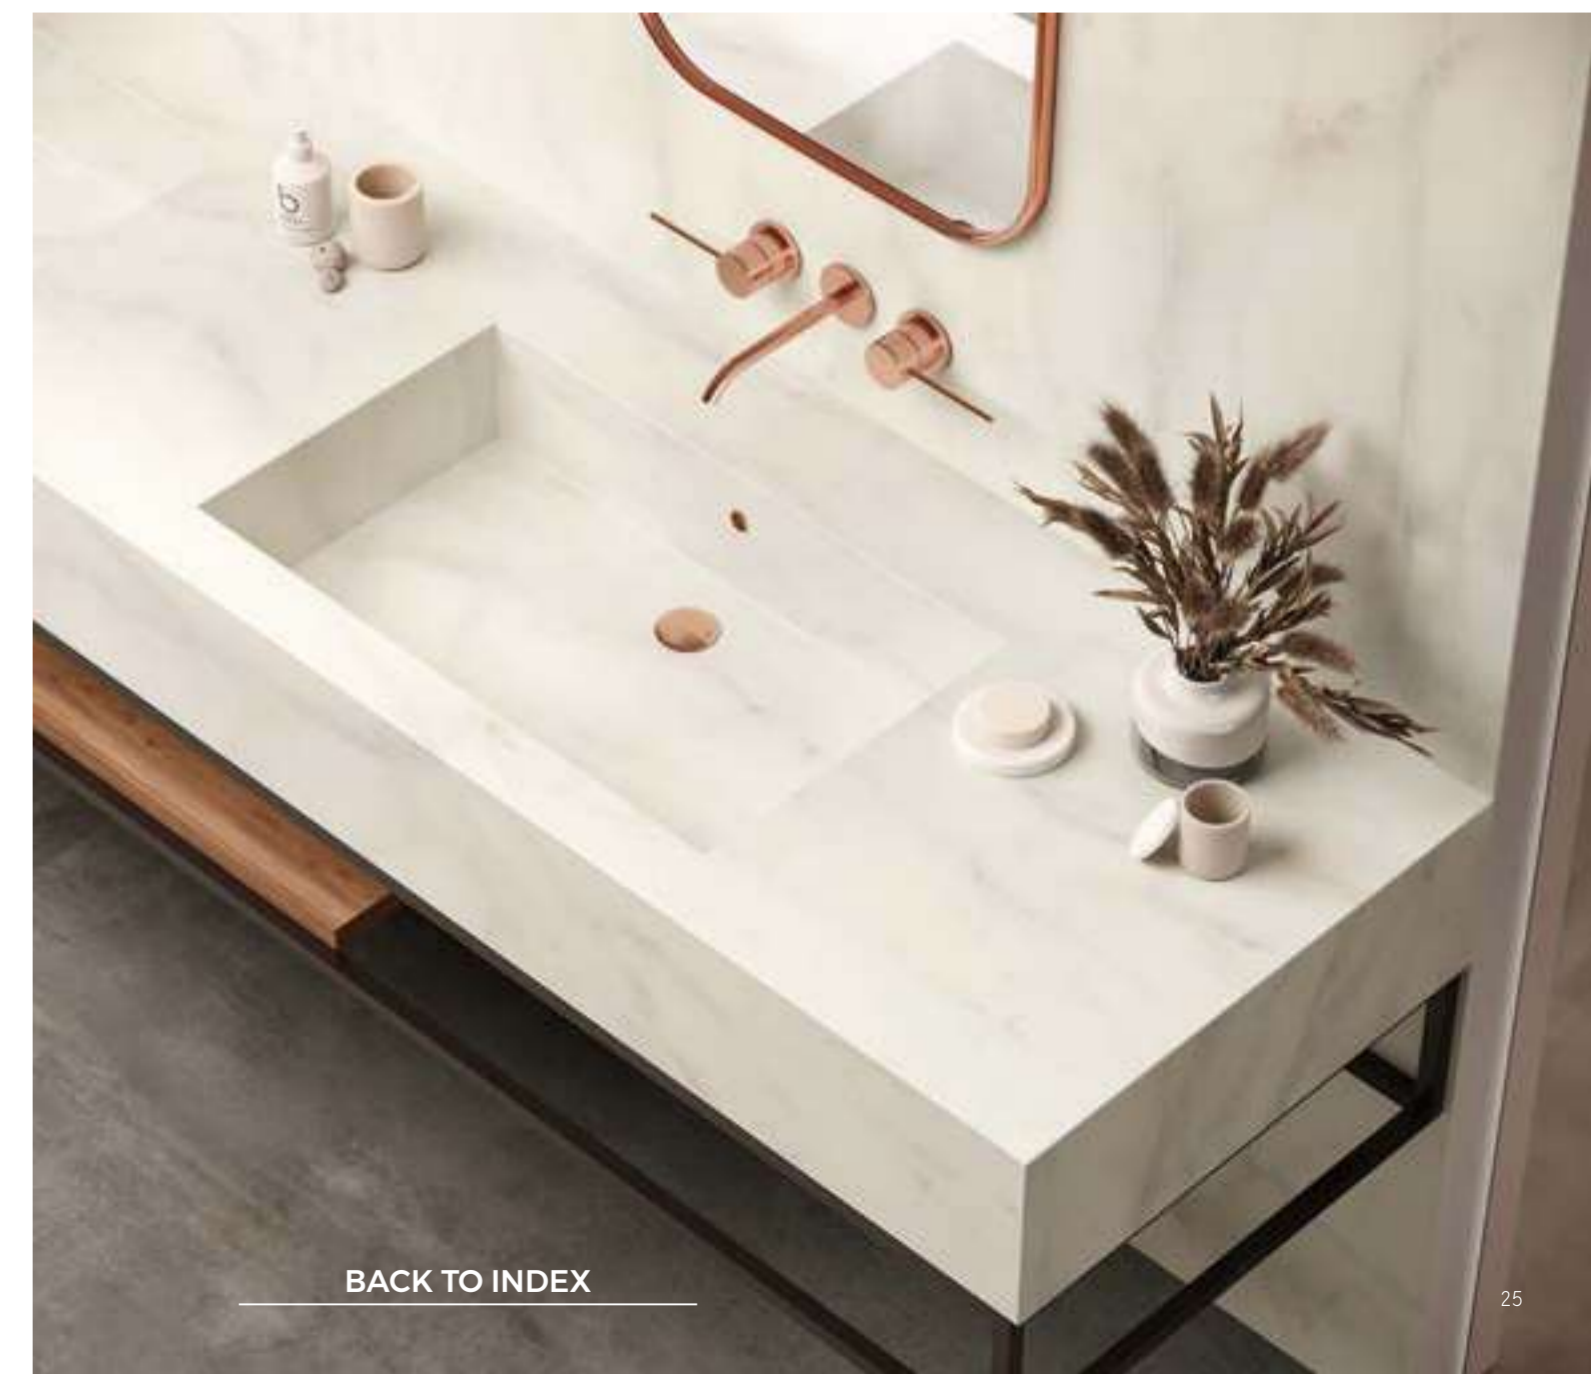

wall, furniture
calacatta prestigio silk 162 x 324 cm
floor
calacatta prestigio silk Atlas Concorde
grey stone polished Atlas Concorde

[BACK TO INDEX](#)

calacatta delicato

wall, furniture
calacatta delicato silk 162 x 324 cm
floor
boost smoke hammered 160 x 320 cm